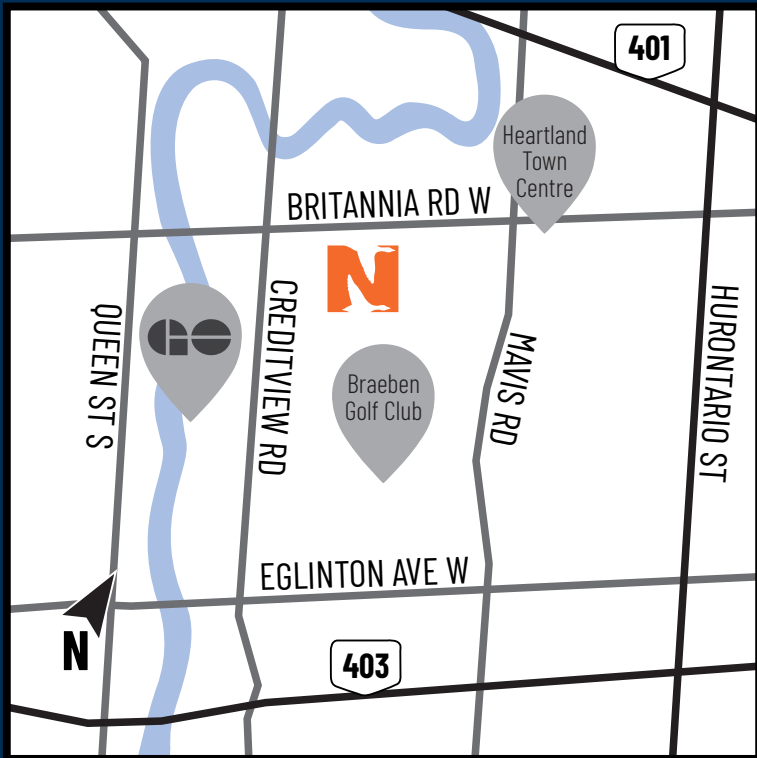

# WHITEHORN WOODS

TOWNS ON BRITANNIA

## LEGEND

- THE GROVE COLLECTION  
Dual-Frontage Towns
- THE BOTANICAL COLLECTION  
Dual-Frontage Towns w/ Private Secondary Suite
- THE FLORAL COLLECTION  
Traditional Towns
- THE PANERGY COLLECTION  
Sustainable Towns
- THE GARDEN COLLECTION  
Semi-Detached