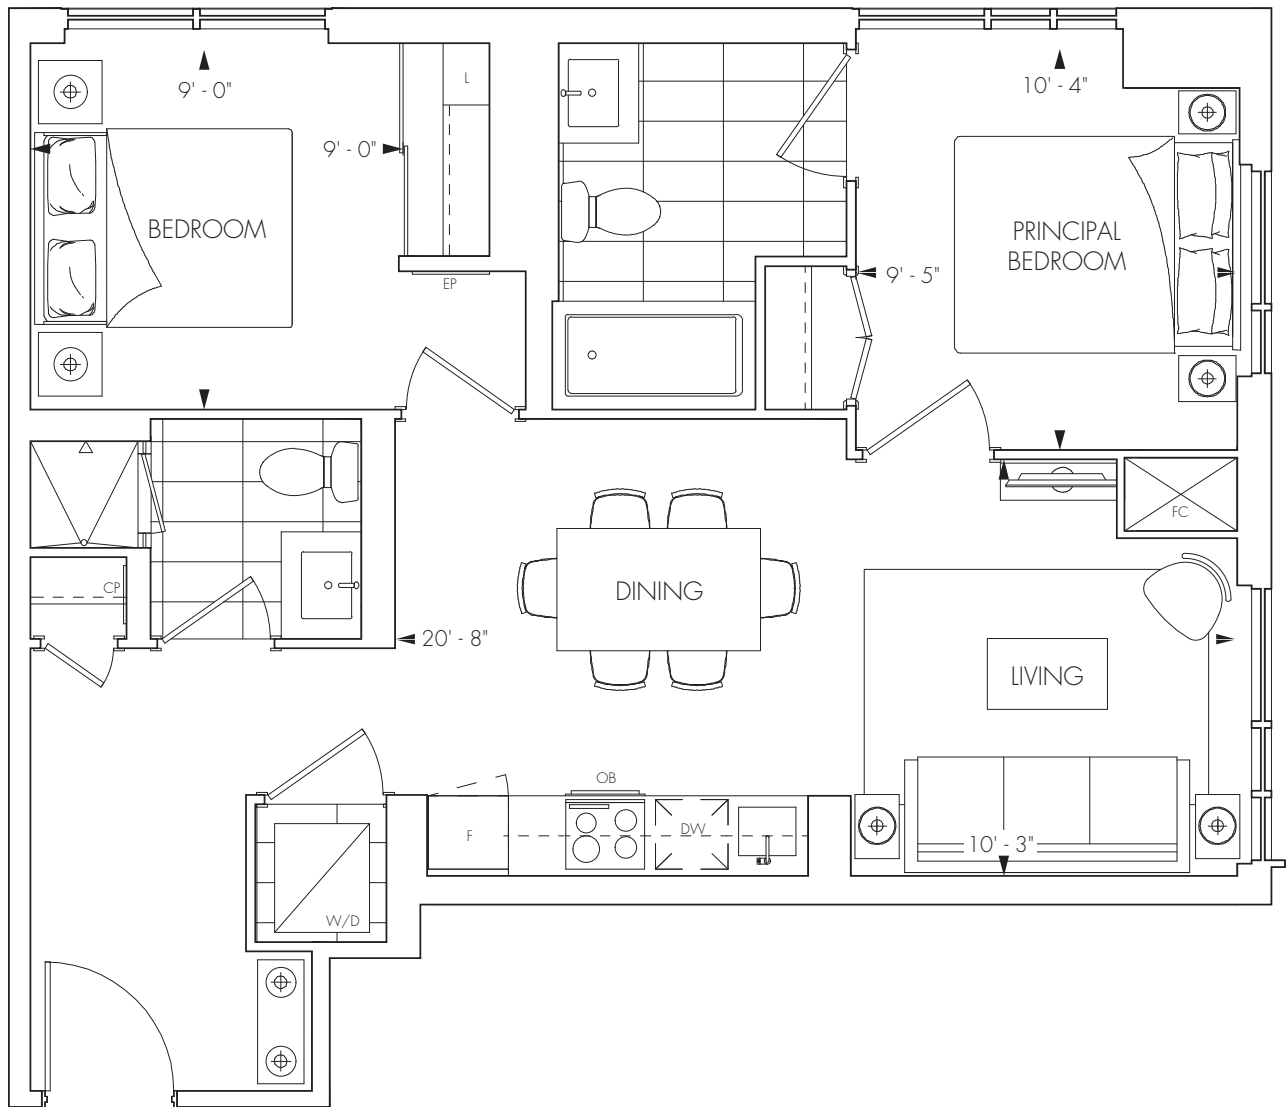

1F+D

535 SQUARE FEET
1 BEDROOMS+DEN 2 BATHROOMS
SOUTH FACING

FLOORS 37-52

FLOOR 36

FLOORS 8-35

1G+D

545 SQUARE FEET
1 BEDROOM+DEN 2 BATHROOMS
SOUTH FACING

FLOORS 37-PH

FLOORS 36

FLOORS 8-35

2A

635 SQUARE FEET
2 BEDROOMS 2 BATHROOMS
NORTH EAST FACING

FLOORS
8,10,12,14,16,18,20,
22,24,26,28,30,32,34

QUEEN CHURCH

BAZIS

TRIDEL
BUILT FOR LIFE

2D

670 SQUARE FEET
2 BEDROOMS 2 BATHROOMS
SOUTH EAST FACING

FLOORS 53-PH

FLOORS 37-52

QUEEN CHURCH

BAZIS

TRIDEL[®]
BUILT FOR LIFE

2K

726 SQUARE FEET
2 BEDROOMS 2 BATHROOMS
SOUTH EAST FACING

FLOORS

8,10,12,14,16,18,20,
22,24,26,28,30,32,34

QUEEN CHURCH

BAZIS

TRIDEL®
BUILT FOR LIFE

3A

814 SQUARE FEET
3 BEDROOMS 2 BATHROOMS
SOUTH WEST FACING