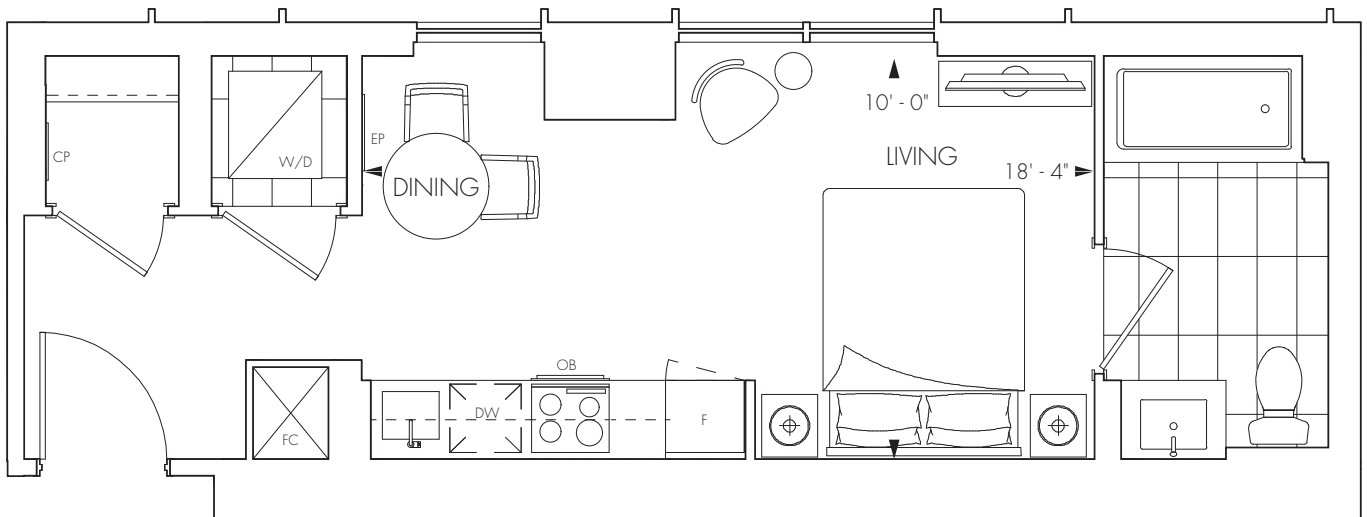

S1

412 SQUARE FEET
STUDIO 1 BATHROOM
NORTH FACING

FLOORS 8-35

S3

419 SQUARE FEET
STUDIO 1 BATHROOM
NORTH FACING

FLOORS 53-PH

FLOORS 37-52

FLOORS 36

1F+D

535 SQUARE FEET
1 BEDROOMS+DEN 2 BATHROOMS
SOUTH FACING

FLOORS 37-52

FLOOR 36

FLOORS 8-35

1G+D

545 SQUARE FEET
1 BEDROOM+DEN 2 BATHROOMS
SOUTH FACING

FLOORS 37-PH

FLOORS 36

FLOORS 8-35

2A

635 SQUARE FEET
2 BEDROOMS 2 BATHROOMS
NORTH EAST FACING

FLOORS
8,10,12,14,16,18,20,
22,24,26,28,30,32,34

QUEEN CHURCH

BAZIS

TRIDEL
BUILT FOR LIFE

2D

670 SQUARE FEET
2 BEDROOMS 2 BATHROOMS
SOUTH EAST FACING

FLOORS 53-PH

FLOORS 37-52

QUEEN CHURCH

BAZIS

TRIDEL[®]
BUILT FOR LIFE

2K