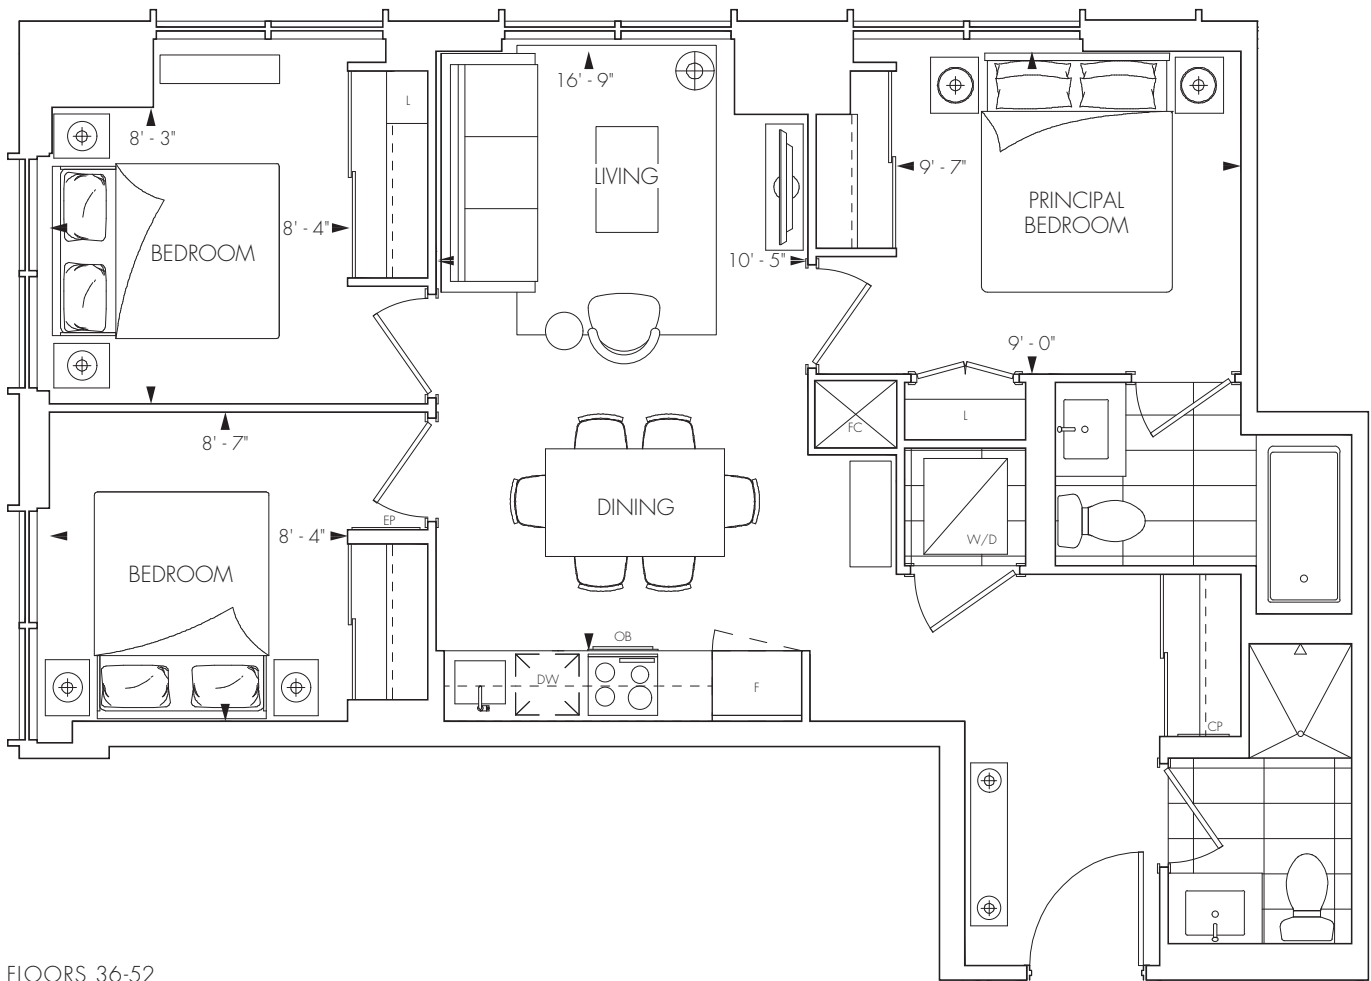

726 SQUARE FEET
2 BEDROOMS 2 BATHROOMS
SOUTH EAST FACING

FLOORS

8,10,12,14,16,18,20,
22,24,26,28,30,32,34

QUEEN CHURCH

BAZIS

TRIDEL®
BUILT FOR LIFE

3A

814 SQUARE FEET
3 BEDROOMS 2 BATHROOMS
SOUTH WEST FACING

FLOORS 36-52

FLOORS 15-26

©Tridel 2022. ©Tridel, "D" design, Tridel Built for Life and Tridel Built for Life Design are registered Trademarks of Tridel Corporation. Project names and logos are Trademarks of their respective owners. All rights reserved. Buildings and views not to scale. All dimensions are approximate and subject to normal construction variances. Dimensions may exceed the usable floor area. Sizes and specifications subject to change without notice. Actual usable floor space may vary from the stated floor area. Furniture is displayed for illustration purposes only and does not necessarily reflect the electrical plan for the suite. Suites are sold unfurnished. Balcony, terrace and façade variations may apply, contact a sales representative for further details. Illustrations are artist's concept only. Prices and specifications subject to change without notice. E.&O.E. May 2022.