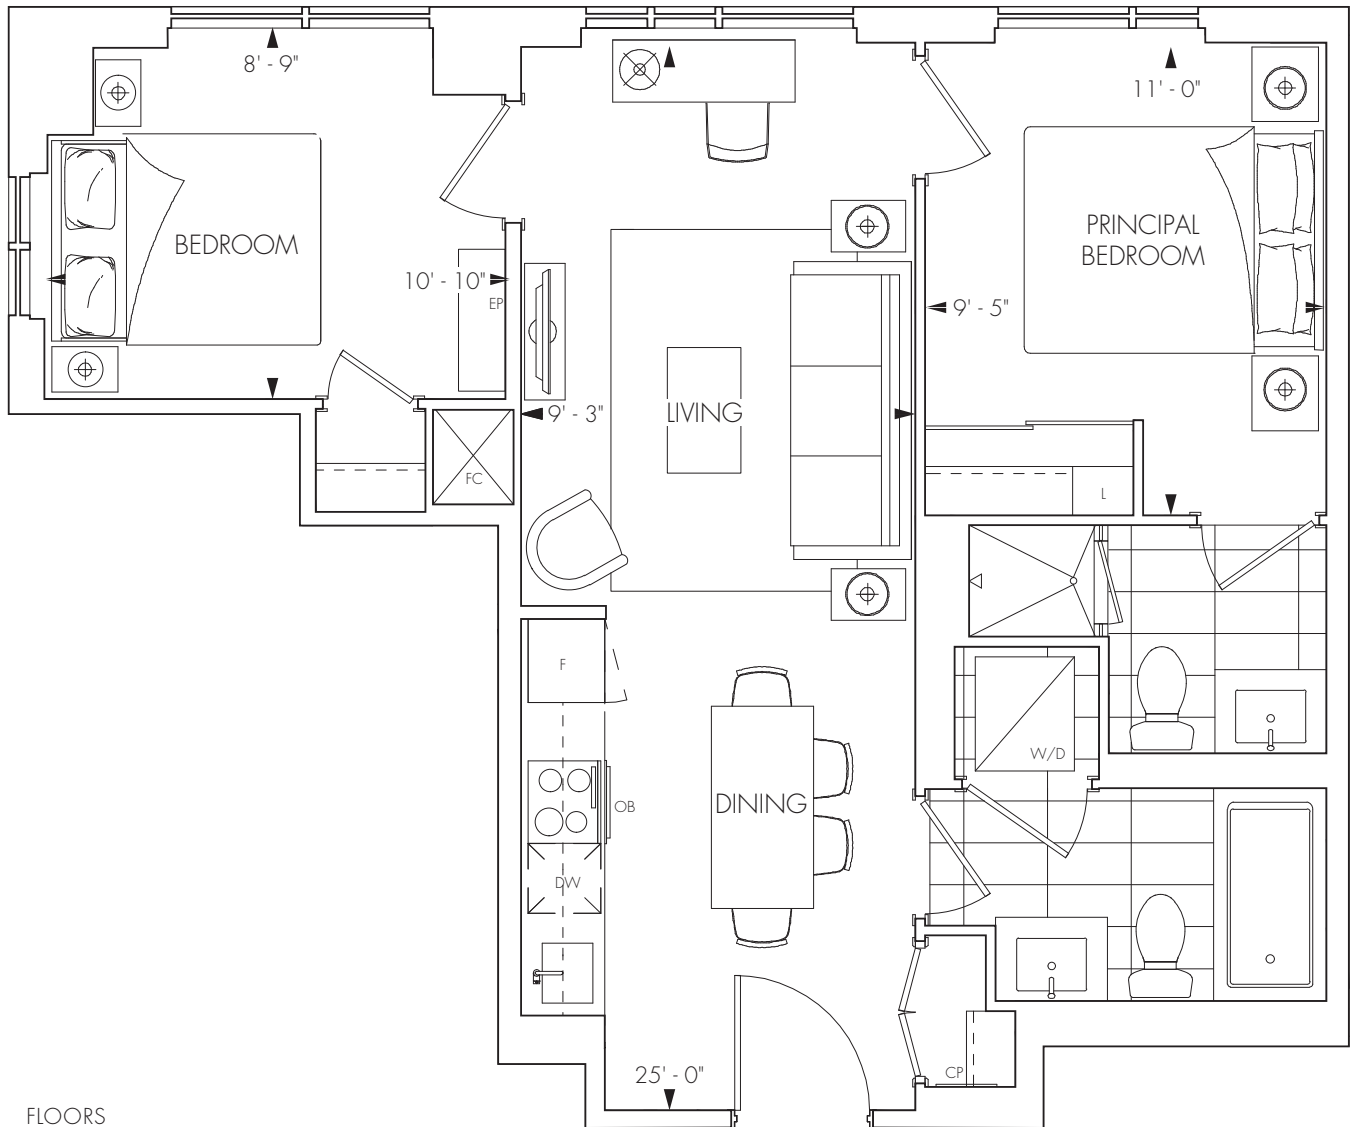

1F+D

535 SQUARE FEET
1 BEDROOMS+DEN 2 BATHROOMS
SOUTH FACING

FLOORS 37-52

FLOOR 36

FLOORS 8-35

1G+D

545 SQUARE FEET
1 BEDROOM+DEN 2 BATHROOMS
SOUTH FACING

FLOORS 37-PH

FLOORS 36

FLOORS 8-35

2A

635 SQUARE FEET
2 BEDROOMS 2 BATHROOMS
NORTH EAST FACING

FLOORS
8,10,12,14,16,18,20,
22,24,26,28,30,32,34

QUEEN CHURCH

BAZIS

TRIDEL
BUILT FOR LIFE

2D

670 SQUARE FEET
2 BEDROOMS 2 BATHROOMS
SOUTH EAST FACING

FLOORS 53-PH

FLOORS 37-52

QUEEN CHURCH

BAZIS

TRIDEL[®]
BUILT FOR LIFE

2K