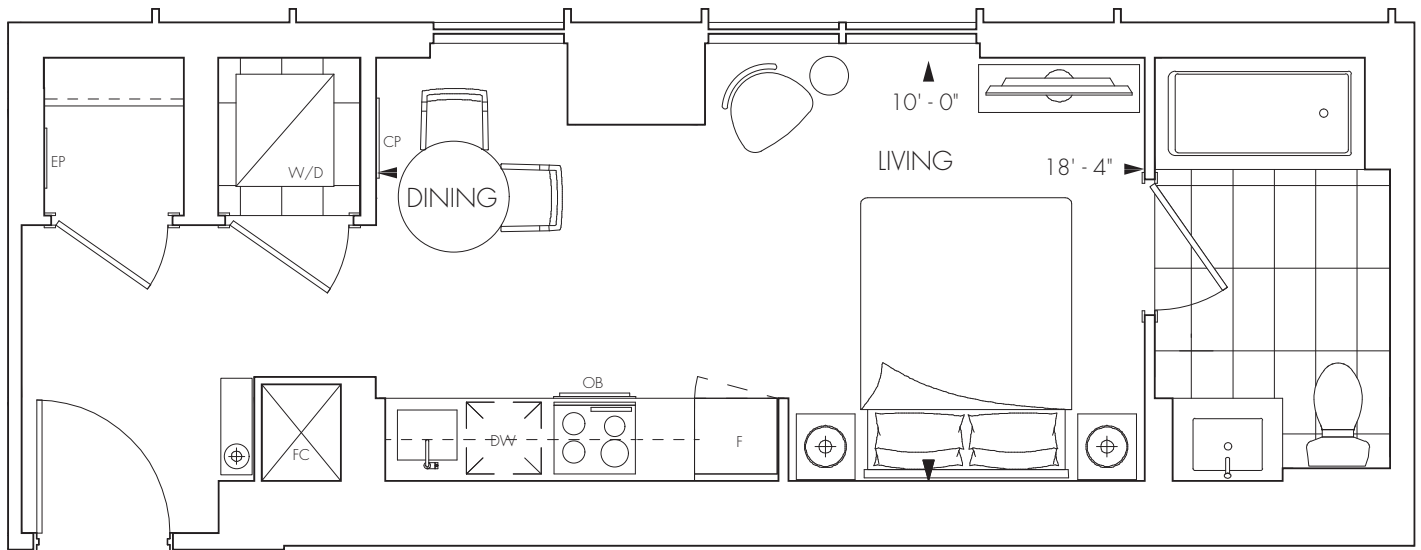

S1

412 SQUARE FEET
STUDIO 1 BATHROOM
NORTH FACING

FLOORS 8-35

S3

419 SQUARE FEET
STUDIO 1 BATHROOM
NORTH FACING

FLOORS 53-PH

FLOORS 37-52

FLOORS 36

1F+D

535 SQUARE FEET
1 BEDROOMS+DEN 2 BATHROOMS
SOUTH FACING

FLOORS 37-52

FLOOR 36

FLOORS 8-35

1G+D

545 SQUARE FEET
1 BEDROOM+DEN 2 BATHROOMS
SOUTH FACING

FLOORS 37-PH

FLOORS 36

FLOORS 8-35

2A

635 SQUARE FEET
2 BEDROOMS 2 BATHROOMS
NORTH EAST FACING

FLOORS
8,10,12,14,16,18,20,
22,24,26,28,30,32,34

QUEEN CHURCH

BAZIS

TRIDEL
BUILT FOR LIFE

2D

670 SQUARE FEET
2 BEDROOMS 2 BATHROOMS
SOUTH EAST FACING

FLOORS 53-PH

FLOORS 37-52

QUEEN CHURCH

BAZIS

TRIDEL[®]
BUILT FOR LIFE

2K