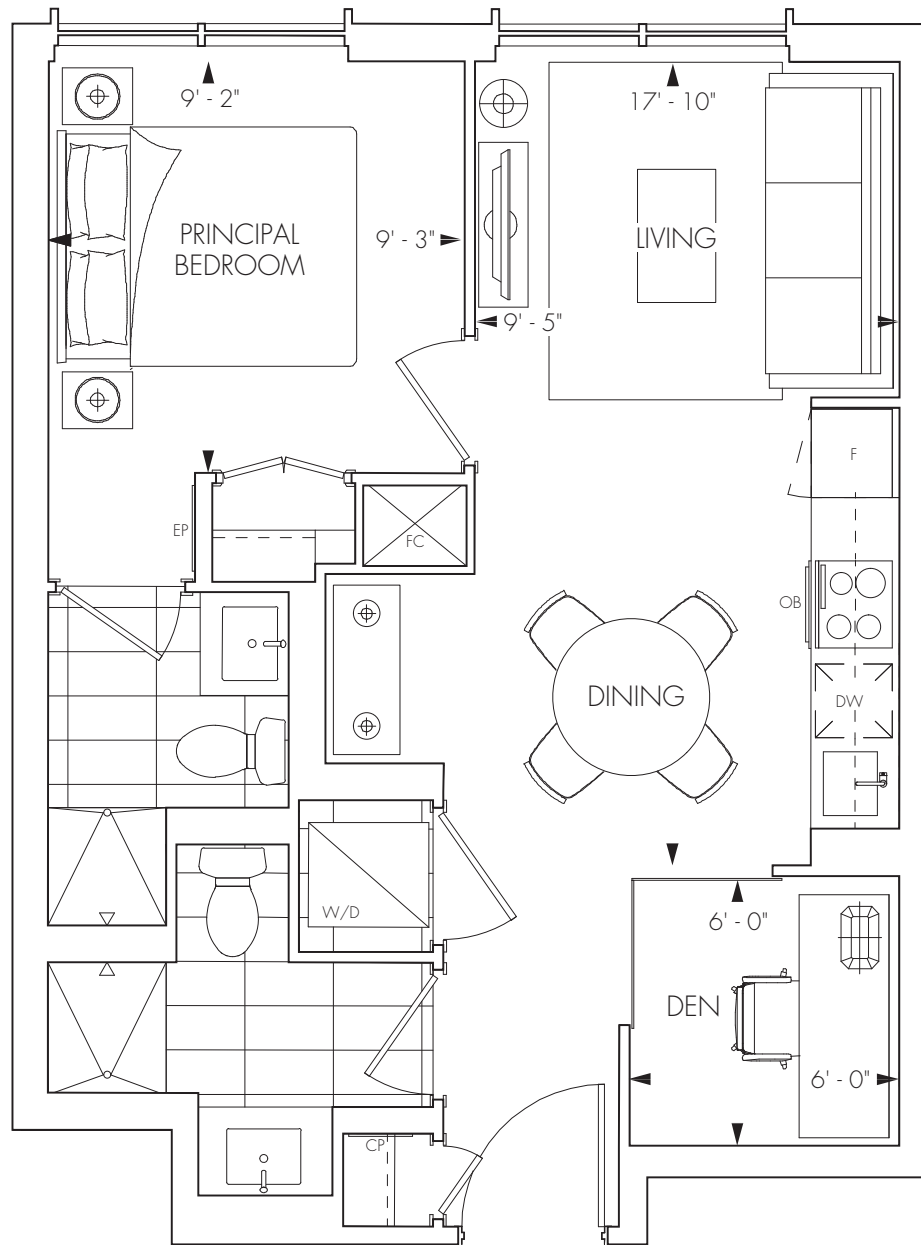

S1

412 SQUARE FEET
STUDIO 1 BATHROOM
NORTH FACING

FLOORS 8-35

S3

419 SQUARE FEET
STUDIO 1 BATHROOM
NORTH FACING

FLOORS 53-PH

FLOORS 37-52

FLOORS 36

1F+D

535 SQUARE FEET
1 BEDROOMS+DEN 2 BATHROOMS
SOUTH FACING

FLOORS 37-52

FLOOR 36

FLOORS 8-35

1G+D

545 SQUARE FEET
1 BEDROOM+DEN 2 BATHROOMS
SOUTH FACING

FLOORS 37-PH

FLOORS 36

FLOORS 8-35

2A

635 SQUARE FEET
2 BEDROOMS 2 BATHROOMS
NORTH EAST FACING

FLOORS
8,10,12,14,16,18,20,
22,24,26,28,30,32,34

QUEEN CHURCH

BAZIS

TRIDEL
BUILT FOR LIFE

2D

670 SQUARE FEET
2 BEDROOMS 2 BATHROOMS
SOUTH EAST FACING

FLOORS 53-PH

FLOORS 37-52

QUEEN CHURCH

BAZIS

TRIDEL[®]
BUILT FOR LIFE

2K