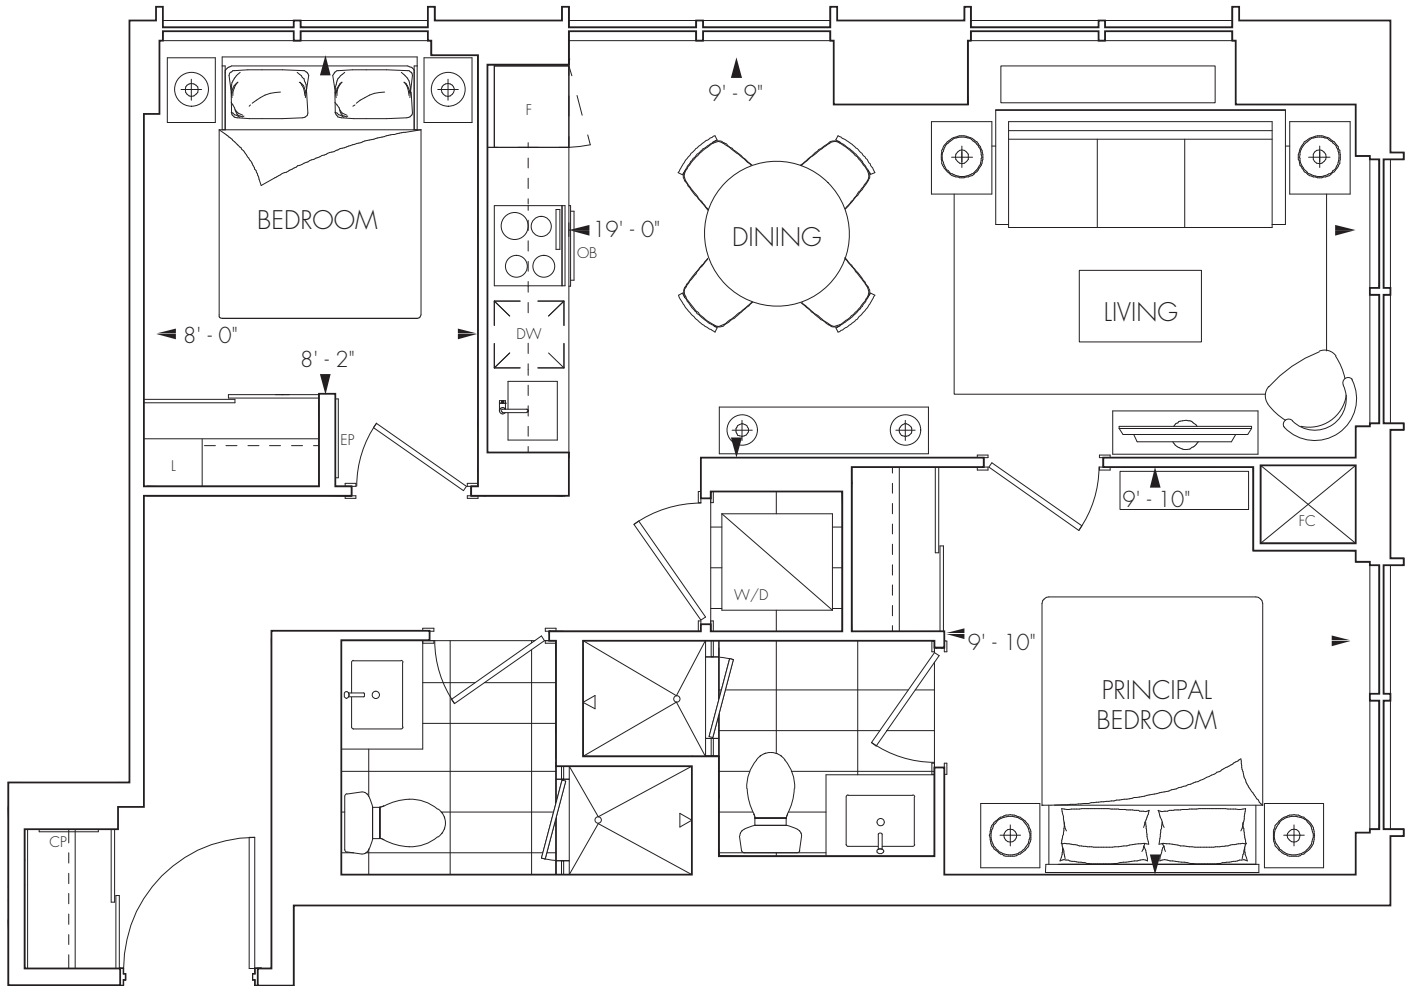

1F+D

535 SQUARE FEET
1 BEDROOMS+DEN 2 BATHROOMS
SOUTH FACING

FLOORS 37-52

FLOOR 36

FLOORS 8-35

1G+D

545 SQUARE FEET
1 BEDROOM+DEN 2 BATHROOMS
SOUTH FACING

FLOORS 37-PH

FLOORS 36

FLOORS 8-35

2A

635 SQUARE FEET
2 BEDROOMS 2 BATHROOMS
NORTH EAST FACING

FLOORS
8,10,12,14,16,18,20,
22,24,26,28,30,32,34

QUEEN CHURCH

BAZIS

TRIDEL
BUILT FOR LIFE

2D

670 SQUARE FEET
2 BEDROOMS 2 BATHROOMS
SOUTH EAST FACING

FLOORS 53-PH

FLOORS 37-52

QUEEN CHURCH

BAZIS

TRIDEL[®]
BUILT FOR LIFE

2K