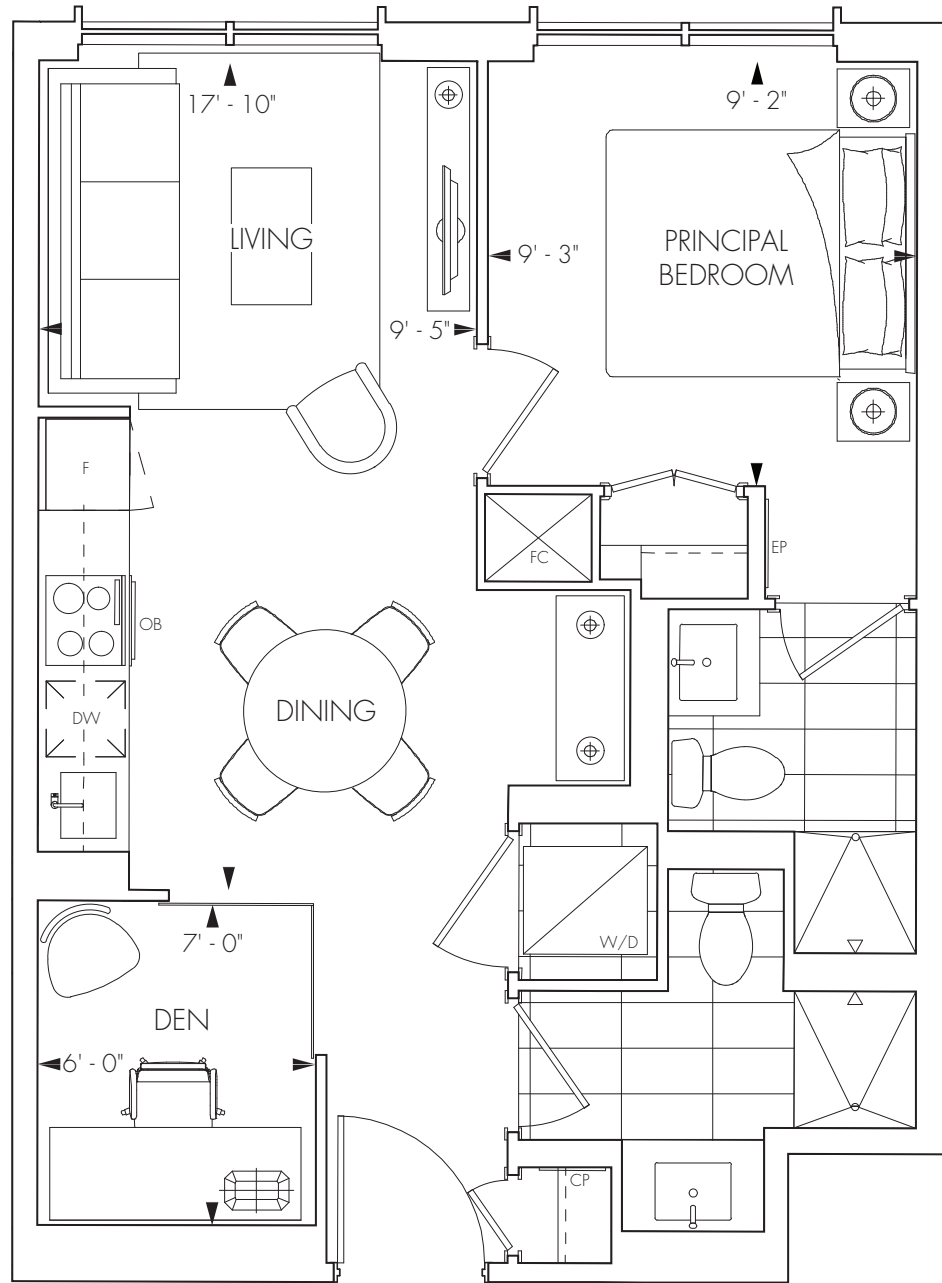

S1

412 SQUARE FEET
STUDIO 1 BATHROOM
NORTH FACING

FLOORS 8-35

S3

419 SQUARE FEET
STUDIO 1 BATHROOM
NORTH FACING

FLOORS 53-PH

FLOORS 37-52

FLOORS 36

1F+D

535 SQUARE FEET
1 BEDROOMS+DEN 2 BATHROOMS
SOUTH FACING

FLOORS 37-52

FLOOR 36

FLOORS 8-35

1G+D

545 SQUARE FEET
1 BEDROOM+DEN 2 BATHROOMS
SOUTH FACING

FLOORS 37-PH

FLOORS 36

FLOORS 8-35

2A

635 SQUARE FEET
2 BEDROOMS 2 BATHROOMS
NORTH EAST FACING

FLOORS
8,10,12,14,16,18,20,
22,24,26,28,30,32,34

QUEEN CHURCH

BAZIS

TRIDEL
BUILT FOR LIFE

2D

670 SQUARE FEET
2 BEDROOMS 2 BATHROOMS
SOUTH EAST FACING

FLOORS 53-PH

FLOORS 37-52

QUEEN CHURCH

BAZIS

TRIDEL[®]
BUILT FOR LIFE

2K