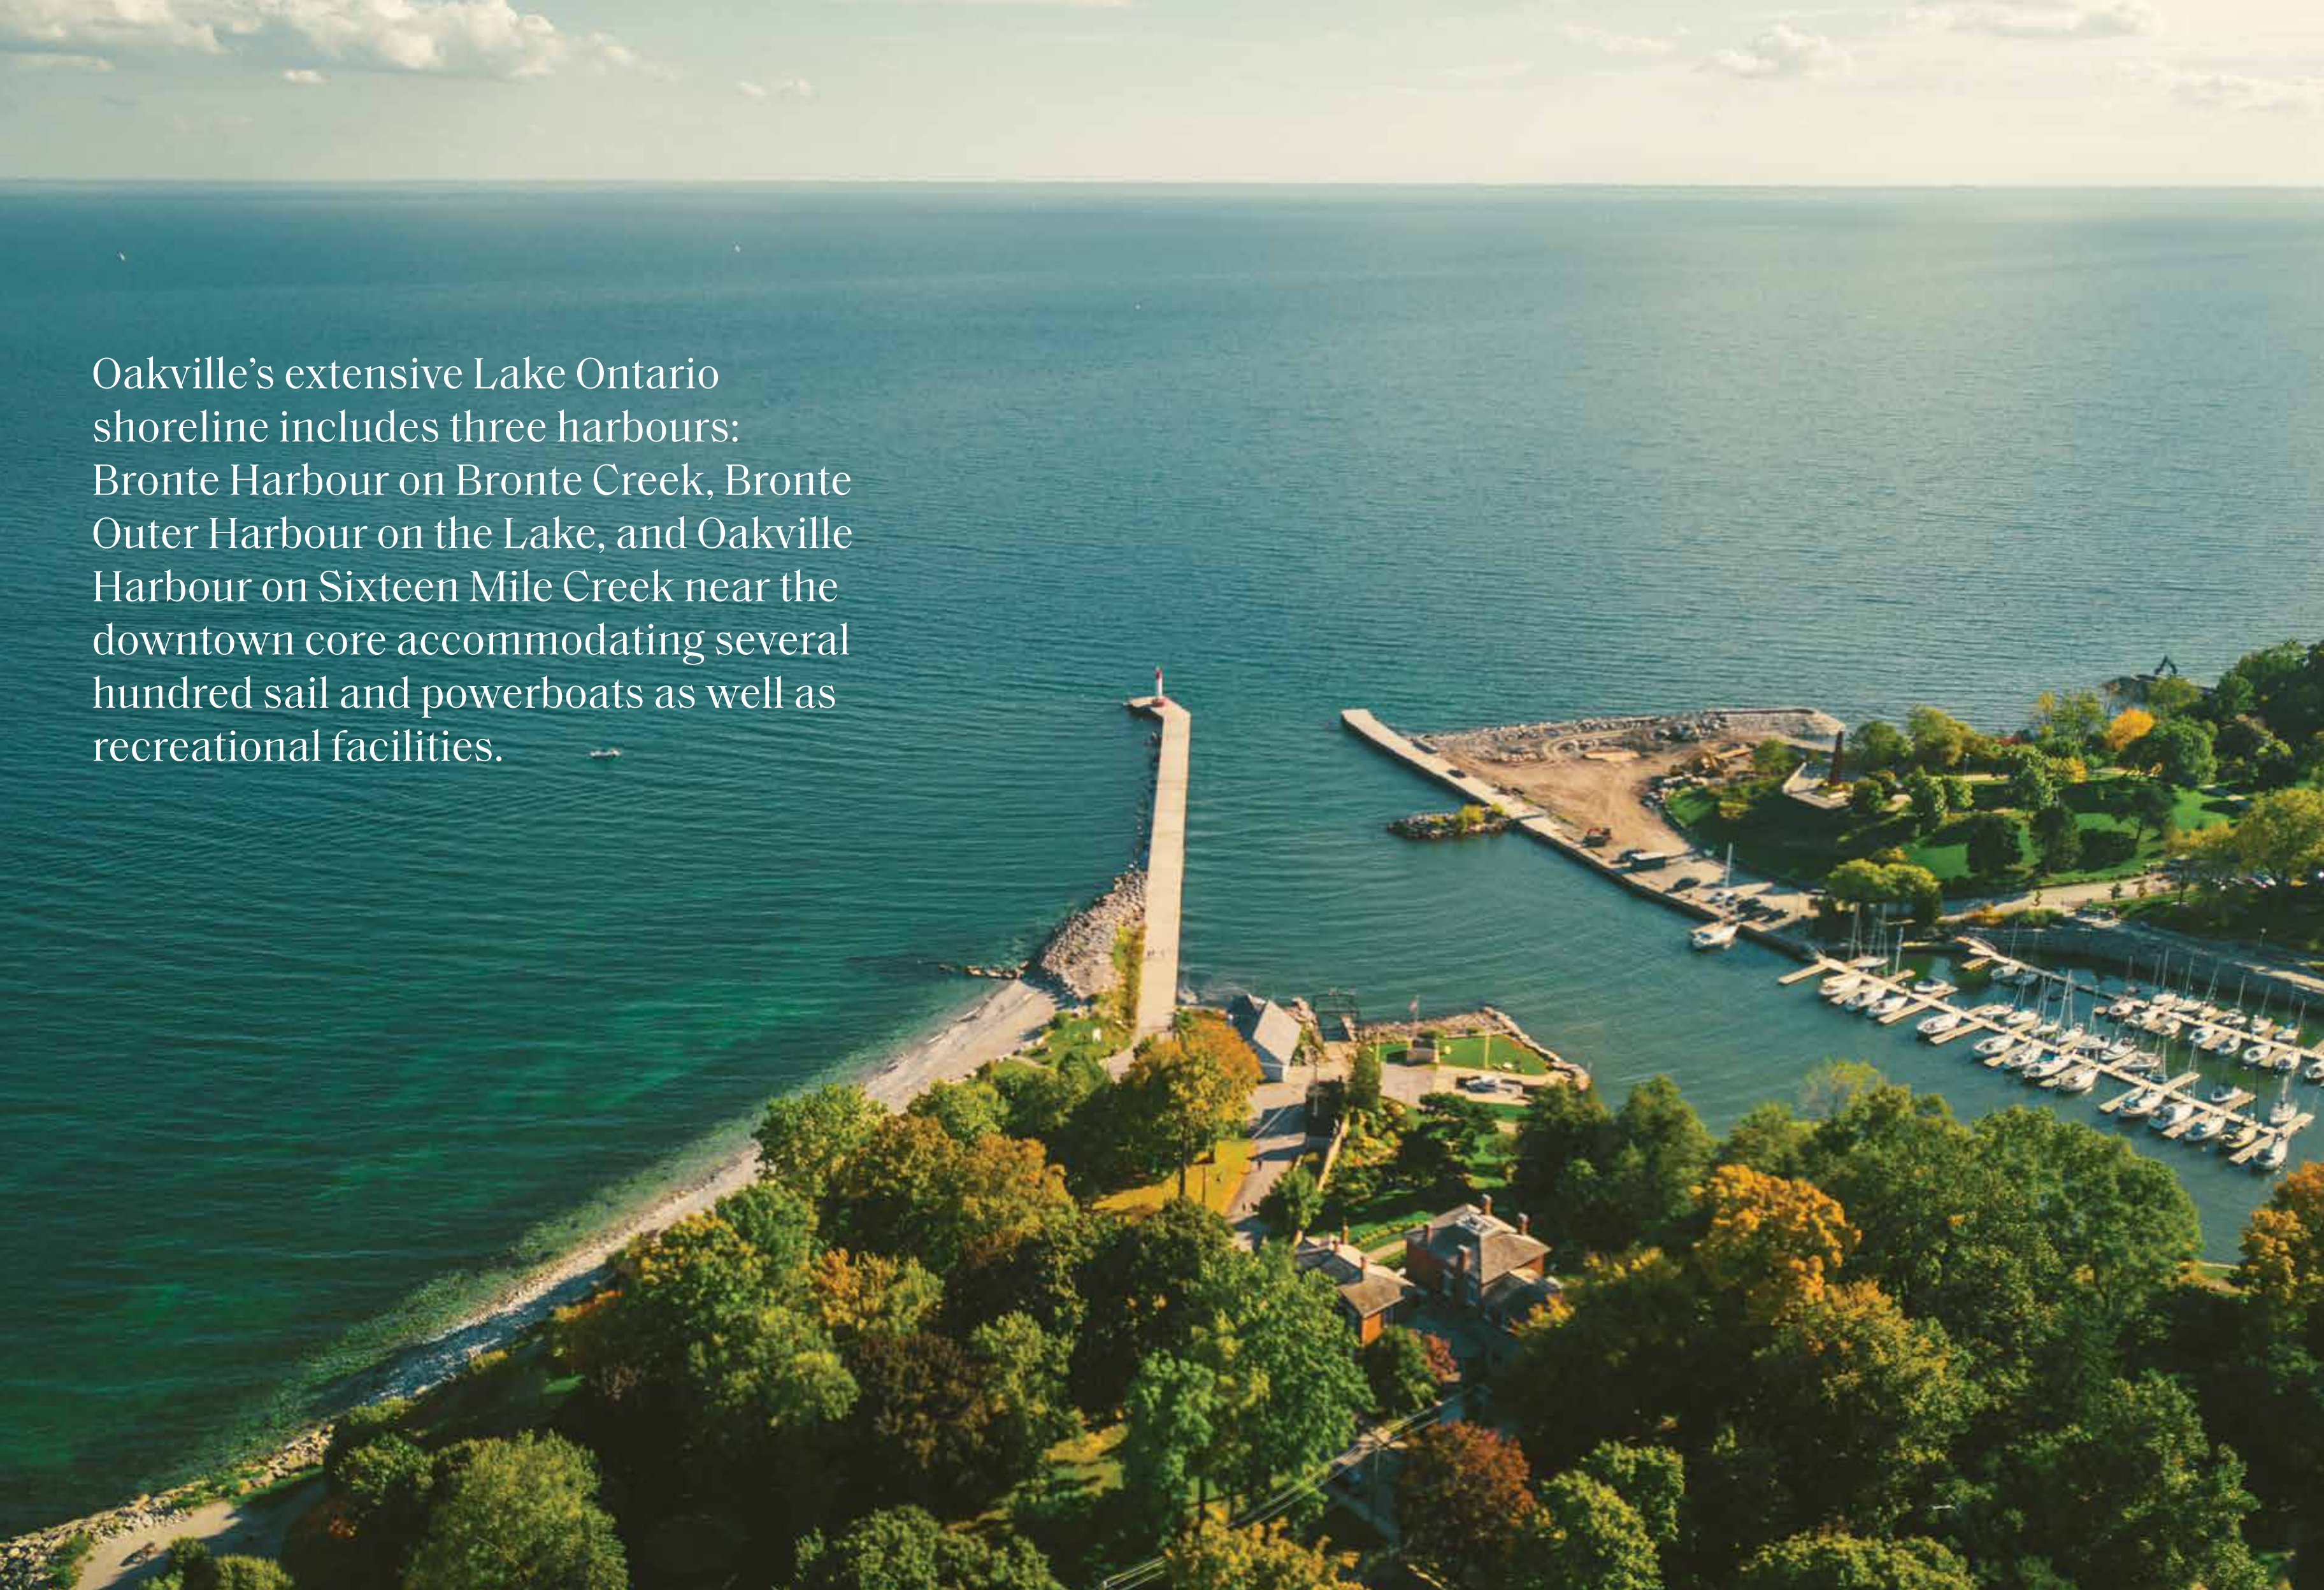

Oakville's extensive Lake Ontario shoreline includes three harbours: Bronte Harbour on Bronte Creek, Bronte Outer Harbour on the Lake, and Oakville Harbour on Sixteen Mile Creek near the downtown core accommodating several hundred sail and powerboats as well as recreational facilities.

TREASURE HILL

Surrounded by parks and greenspace, The Treasury is the ideal location for people seeking the pleasures of outdoor living in Oakville.

THE TREASURY

Golfers can play at one of Oakville's many golf courses, including PGA-recognized Glen Abbey Golf Course, which has hosted the Canadian Open for many years.