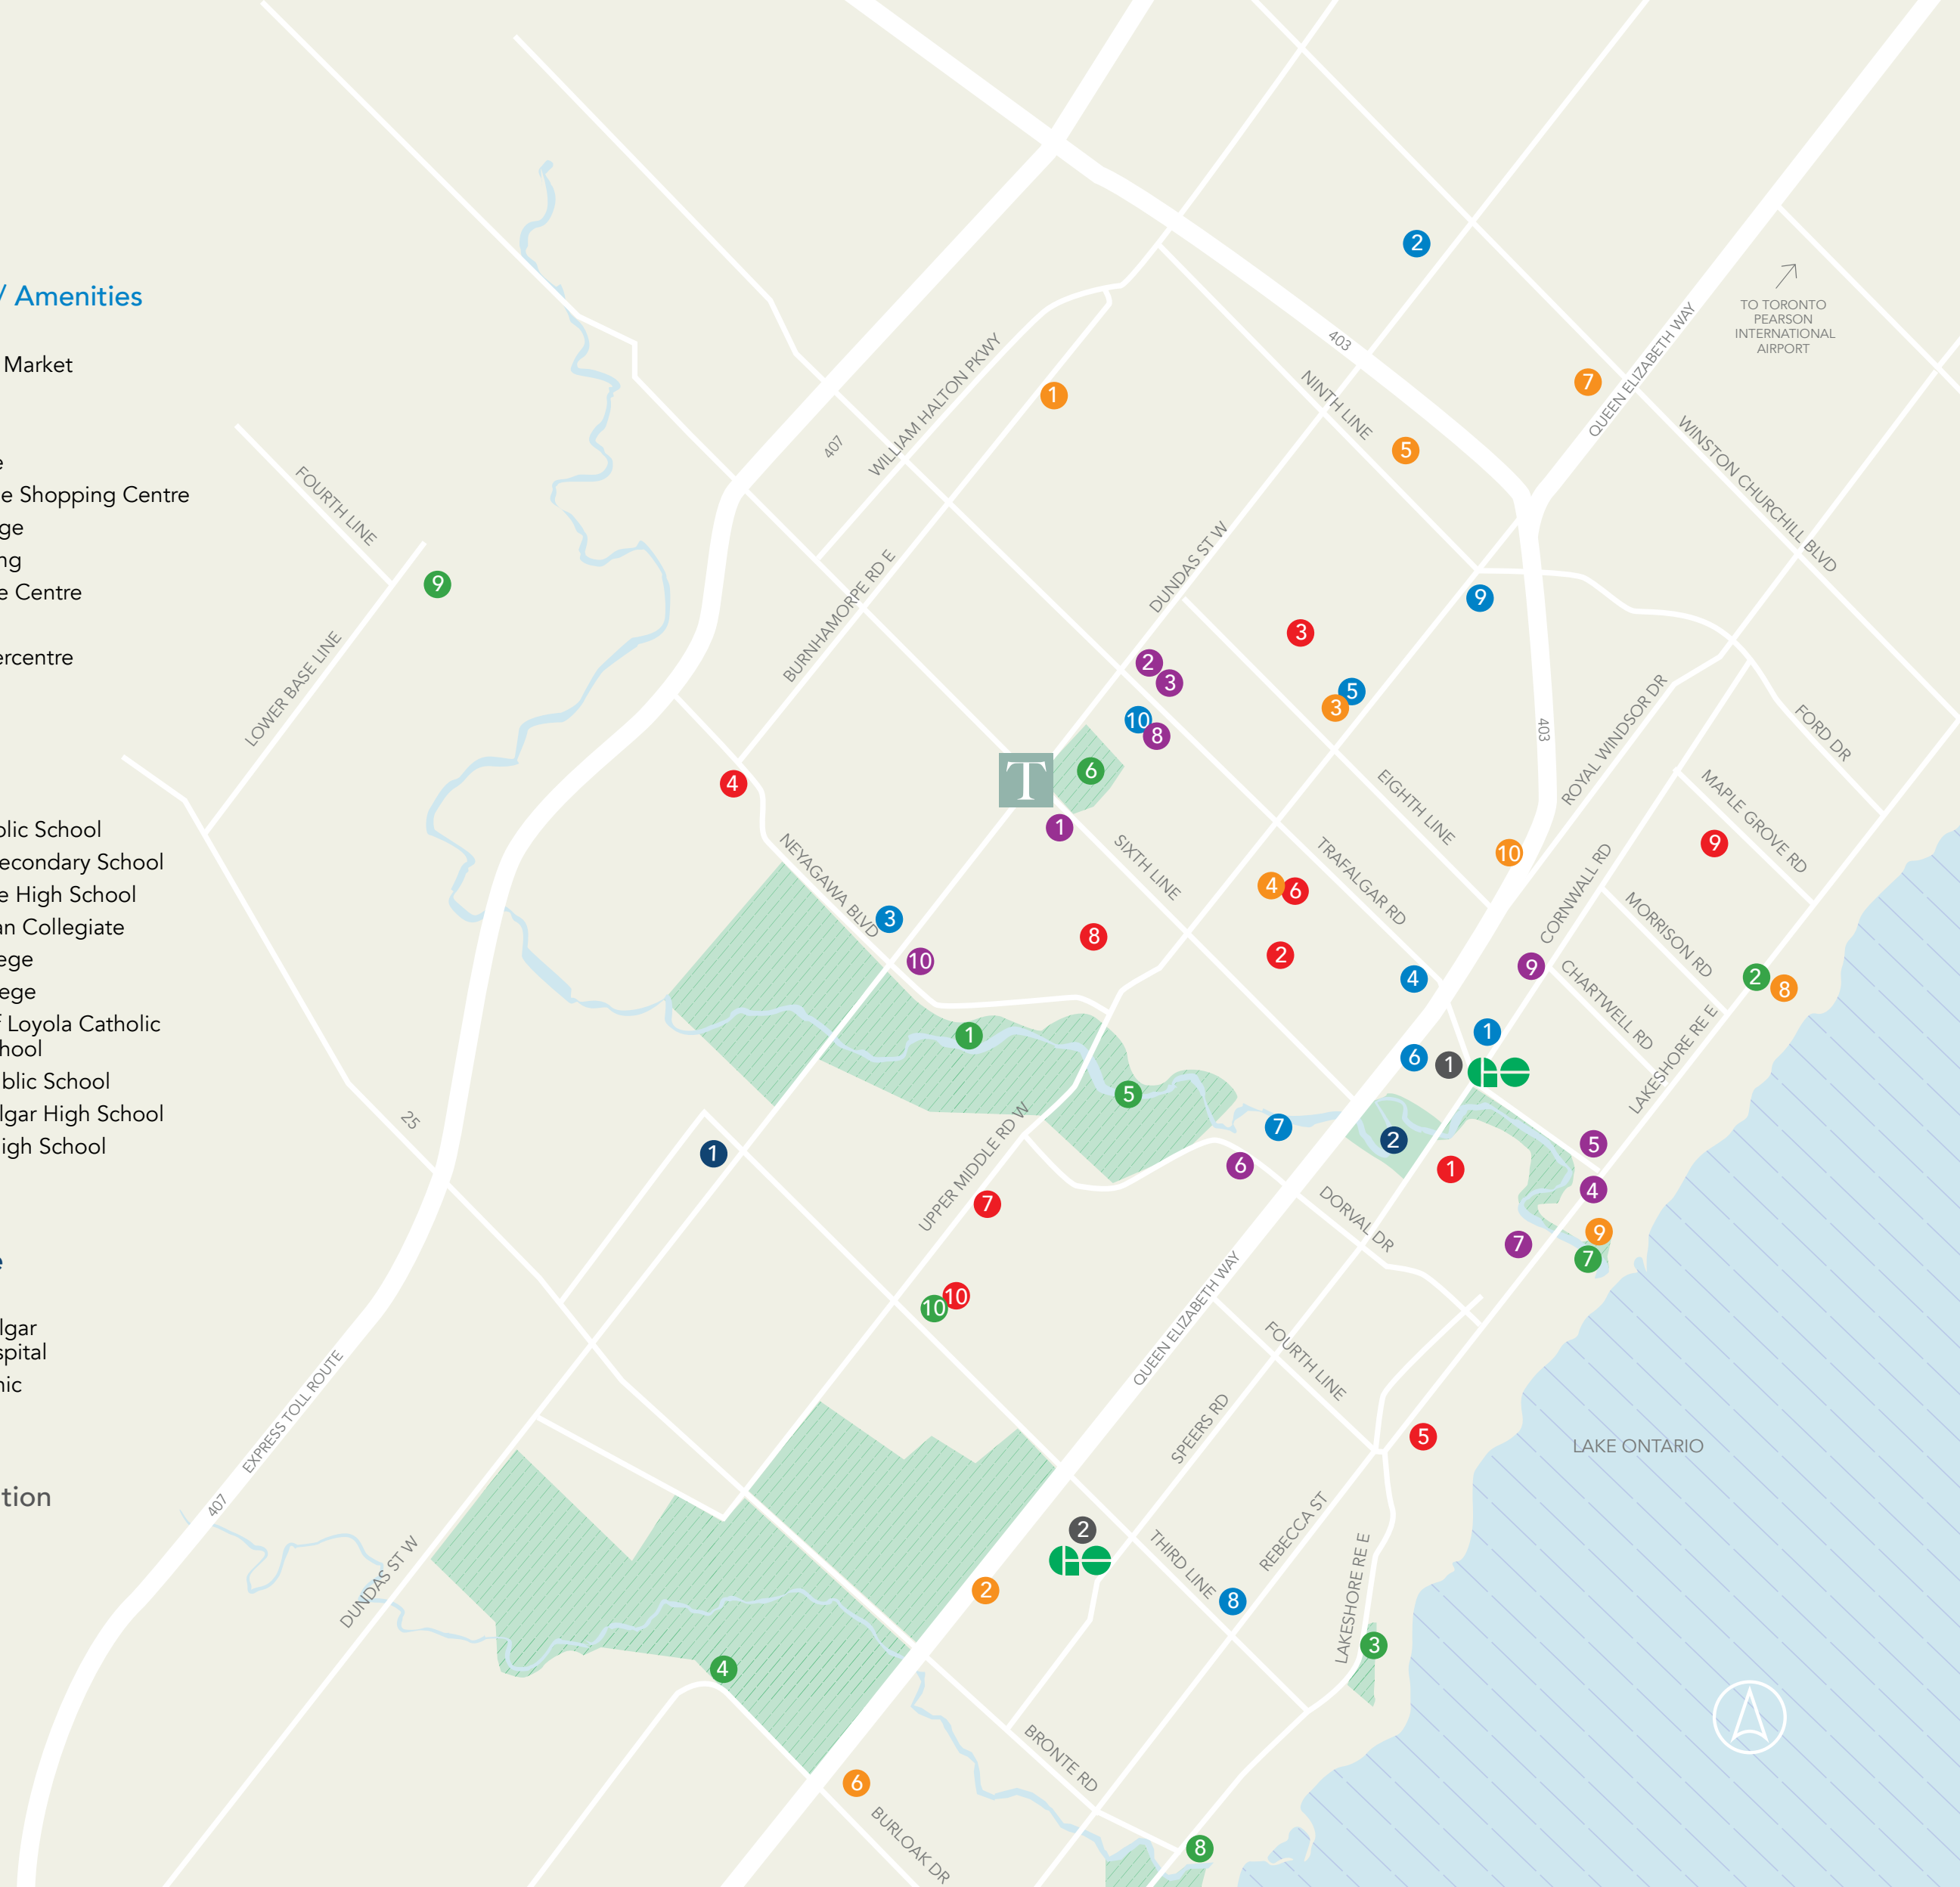

● Parks & Recreation

- 1 Lion's Valley Park
- 2 Gairloch Gardens
- 3 Coronation Park
- 4 Bronte Creek Provincial Park
- 5 Glen Abbey Golf Course
- 6 Memorial Park
- 7 Tannery Park
- 8 Bronte Beach Park
- 9 Angel's View at Oakville Executive Golf Course
- 10 Glen Abbey Community Centre

● Shopping / Amenities

- 1 Whole Foods Market
- 2 Costco
- 3 Fortinos
- 4 Oakville Place
- 5 Upper Oakville Shopping Centre
- 6 Trafalgar Village
- 7 Dorval Crossing
- 8 South Oakville Centre
- 9 Farm Boy
- 10 Walmart Supercentre

● Healthcare

- 1 Oakville Trafalgar Memorial Hospital
- 2 Shepherd Clinic

● Transportation

- 1 Oakville 
- 2 Bronte 

Designed to be as individual as the residents who will live in them, The Treasury is a sterling example of the wonder that happens when imagination and innovation intersect. Here, in one of the country's most livable neighbourhoods, Treasure Hill is creating a community that is destined to inspire the future of townhome living.

From flagship retail, an exceptional museum, unique restaurants and shops, downtown Oakville is both convenient and trendsetting. Close by, Oakville Trafalgar Hospital is one of the most comprehensive medical facilities in the region.