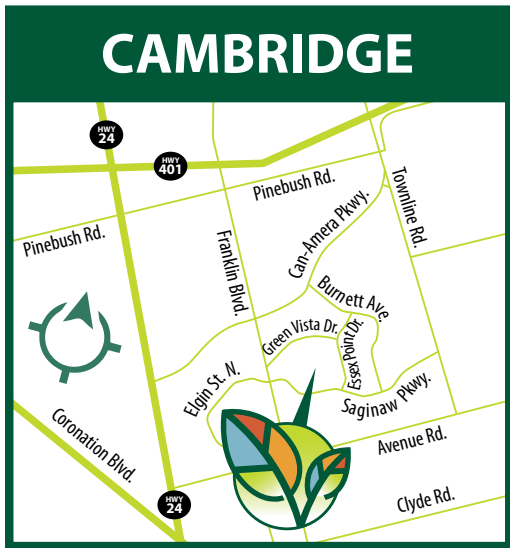

FAIRWAY MEADOWS

LEGEND

- 30' Detached
- 35' Detached
- 40' Detached
- 50' Detached
- Special Design
- Future Laurelcrest Residential
- Sold Laurelcrest Residential

FAIRWAY MEADOWS

TREELINE LOTS

LEGEND

- 30' Detached
- 35' Detached
- 40' Detached
- 50' Detached
- Special Design
- Future Laurelcrest Residential
- Sold Laurelcrest Residential