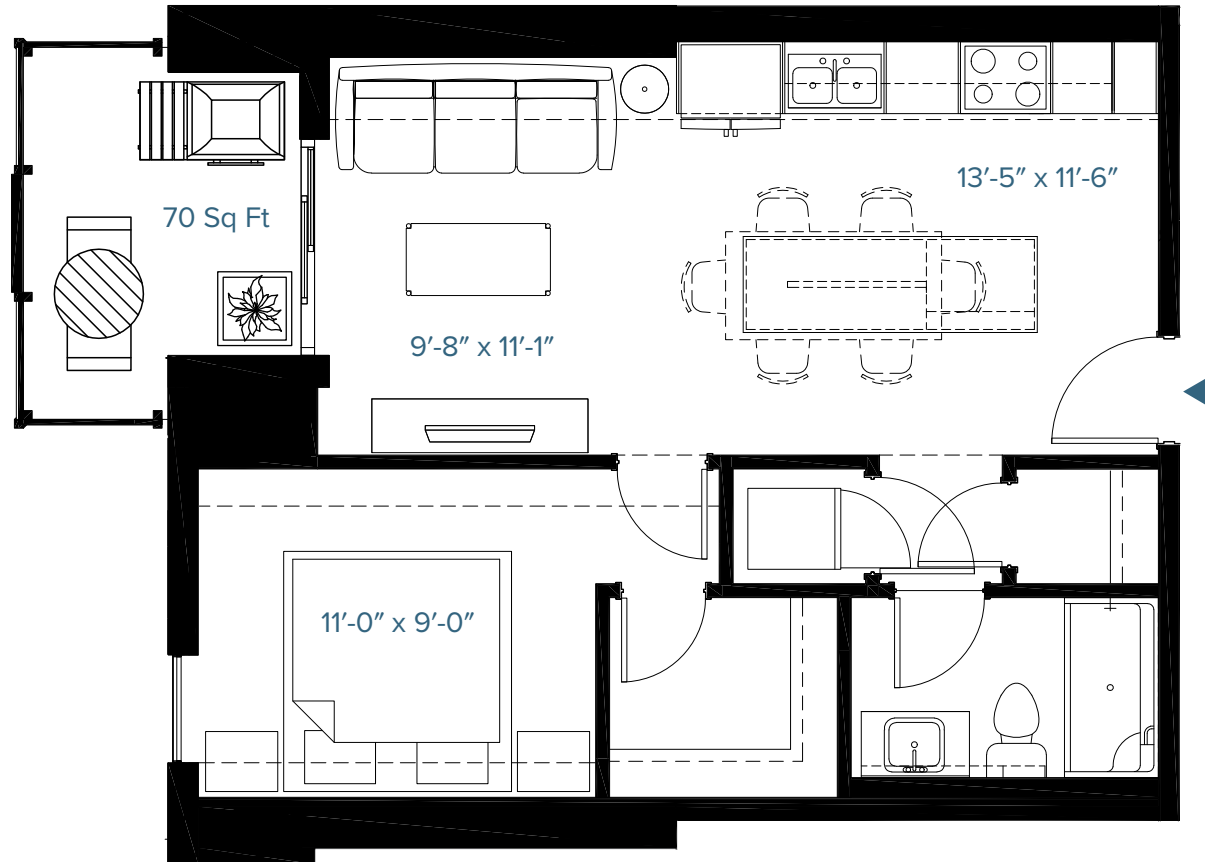

COCO

UNIT AREA
461 - 464 SQ FT
1 BED | 1 BATH

RMS
398 SQ FT
UNIT C

BELLE

UNIT AREA
586 SQ FT
1 BED | 1 BATH

RMS
508 SQ FT
UNIT B

BELLE 1

UNIT AREA
586 SQ FT
1 BED | 1 BATH

Second Floor Only

RMS
508 SQ FT
UNIT B1

EDEN

UNIT AREA
749 SQ FT
2 BED | 2 BATH

RMS
658 SQ FT
UNIT E

DUKE

UNIT AREA
973 SQ FT
2 BED | 2 BATH

RMS
843 - 845 SQ FT
UNIT D

ABBY 1

UNIT AREA
1,059 SQ FT
2 BED | 2 BATH

RMS
916 SQ FT
UNIT A1

ABBY

UNIT AREA
1,068 SQ FT
2 BED | 2 BATH

RMS
918 SQ FT
UNIT A