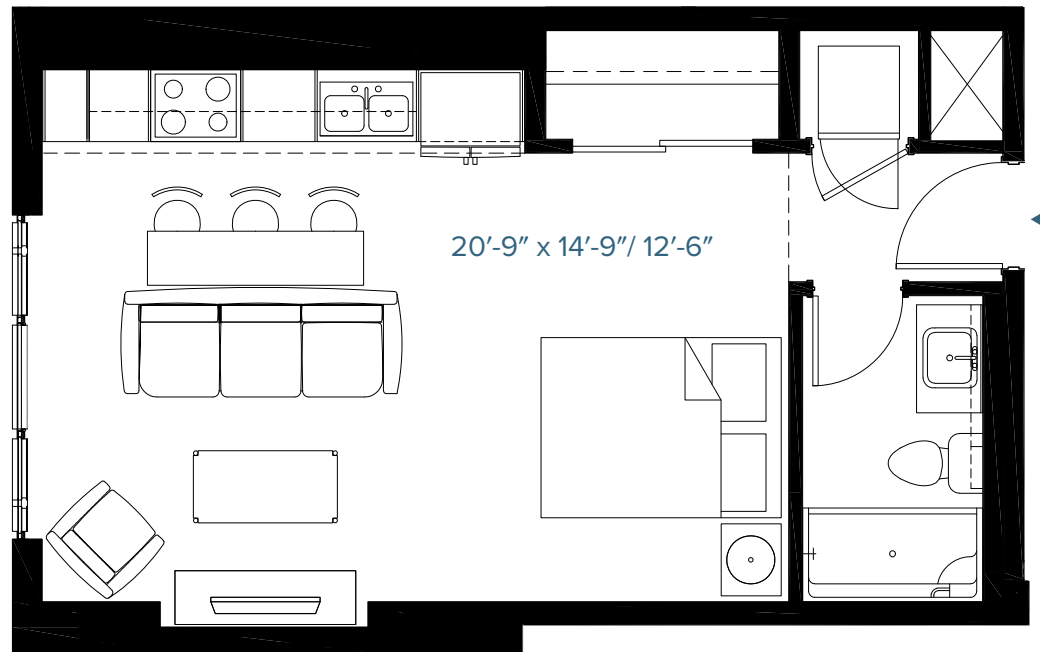

COCO

UNIT AREA
461 - 464 SQ FT
1 BED | 1 BATH

RMS
398 SQ FT
UNIT C

BELLE

UNIT AREA
586 SQ FT
1 BED | 1 BATH

RMS
508 SQ FT
UNIT B

BELLE 1

UNIT AREA
586 SQ FT
1 BED | 1 BATH

Second Floor Only

RMS
508 SQ FT
UNIT B1

EDEN

UNIT AREA
749 SQ FT
2 BED | 2 BATH

RMS
658 SQ FT
UNIT E

DUKE

UNIT AREA
973 SQ FT
2 BED | 2 BATH

RMS
843 - 845 SQ FT
UNIT D

ABBY 1

UNIT AREA
1,059 SQ FT
2 BED | 2 BATH

RMS
916 SQ FT
UNIT A1

ABBY

UNIT AREA
1,068 SQ FT
2 BED | 2 BATH

RMS
918 SQ FT
UNIT A