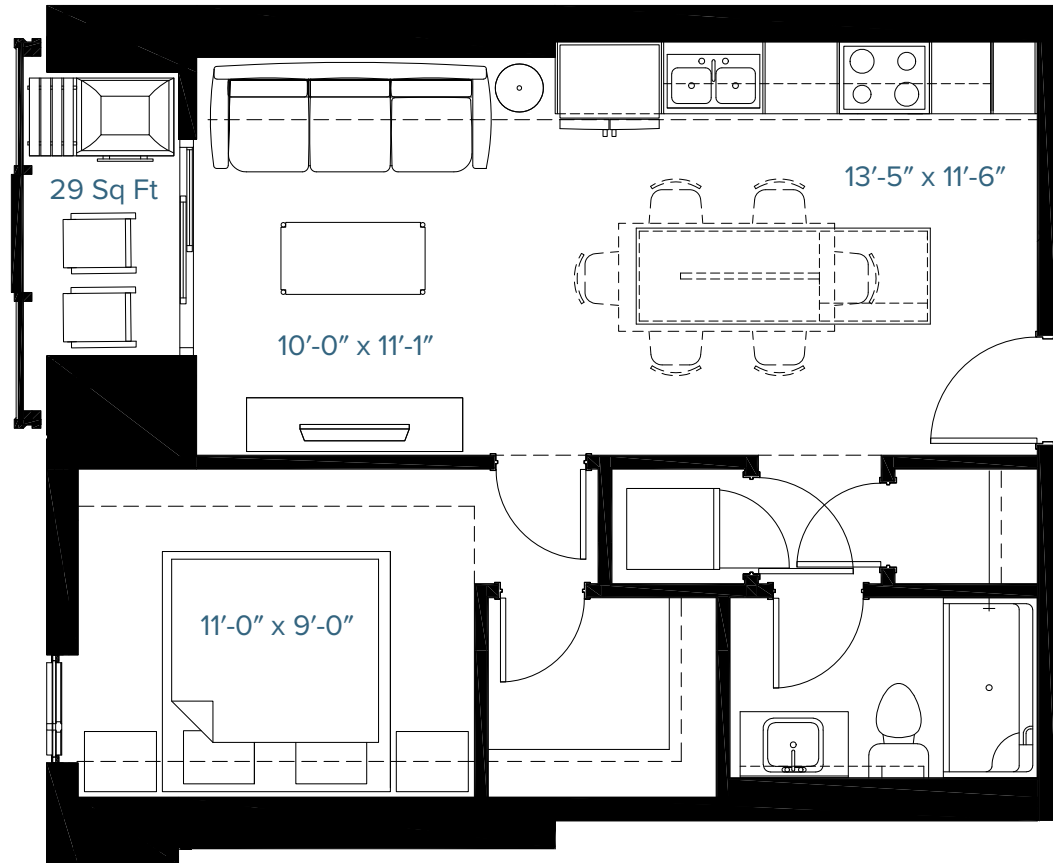

COCO

UNIT AREA
461 - 464 SQ FT
1 BED | 1 BATH

RMS
398 SQ FT
UNIT C

BELLE

UNIT AREA
586 SQ FT
1 BED | 1 BATH

RMS
508 SQ FT
UNIT B

BELLE 1

UNIT AREA
586 SQ FT
1 BED | 1 BATH

Second Floor Only

RMS
508 SQ FT
UNIT B1

EDEN

UNIT AREA
749 SQ FT
2 BED | 2 BATH

RMS
658 SQ FT
UNIT E

DUKE

UNIT AREA
973 SQ FT
2 BED | 2 BATH

RMS
843 - 845 SQ FT
UNIT D

ABBY 1

UNIT AREA
1,059 SQ FT
2 BED | 2 BATH

RMS
916 SQ FT
UNIT A1

ABBY

UNIT AREA
1,068 SQ FT
2 BED | 2 BATH

RMS
918 SQ FT
UNIT A