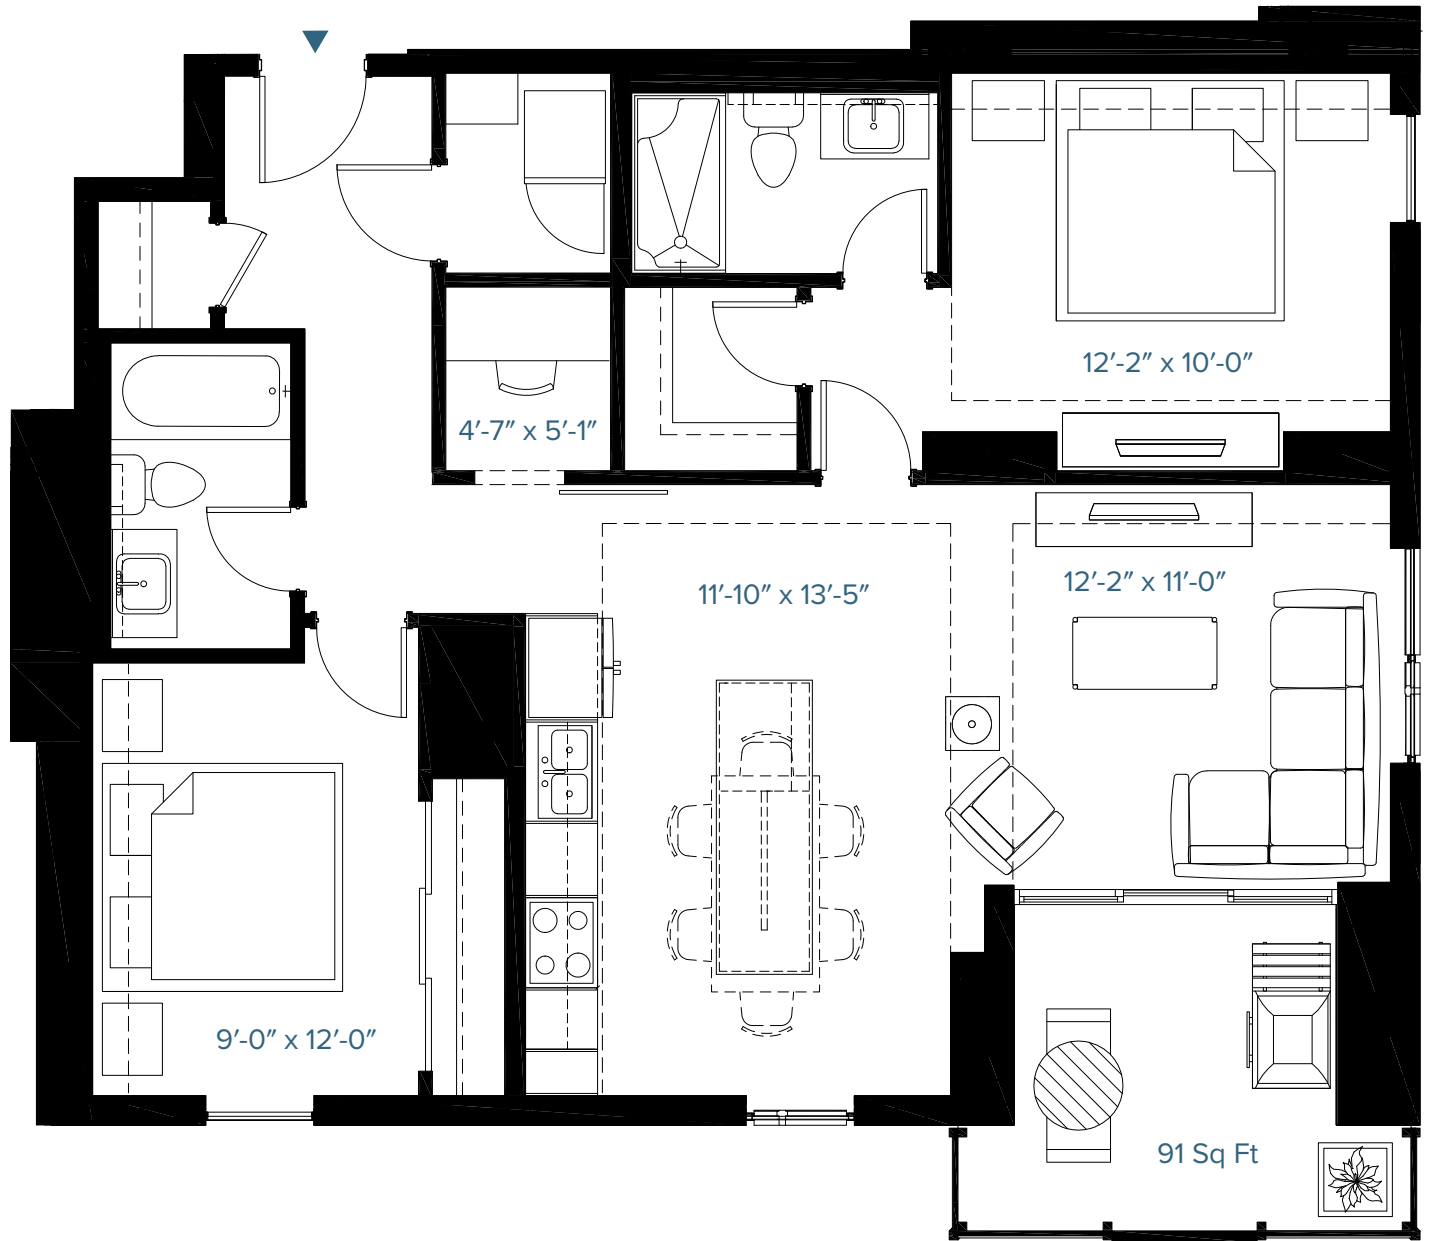

COCO

UNIT AREA
461 - 464 SQ FT
1 BED | 1 BATH

RMS
398 SQ FT
UNIT C

BELLE

UNIT AREA
586 SQ FT
1 BED | 1 BATH

RMS
508 SQ FT
UNIT B

BELLE 1

UNIT AREA
586 SQ FT
1 BED | 1 BATH

Second Floor Only

RMS
508 SQ FT
UNIT B1

EDEN

UNIT AREA
749 SQ FT
2 BED | 2 BATH

RMS
658 SQ FT
UNIT E

DUKE

UNIT AREA
973 SQ FT
2 BED | 2 BATH

RMS
843 - 845 SQ FT
UNIT D

ABBY 1

UNIT AREA
1,059 SQ FT
2 BED | 2 BATH

RMS
916 SQ FT
UNIT A1

ABBY

UNIT AREA
1,068 SQ FT
2 BED | 2 BATH

RMS
918 SQ FT
UNIT A