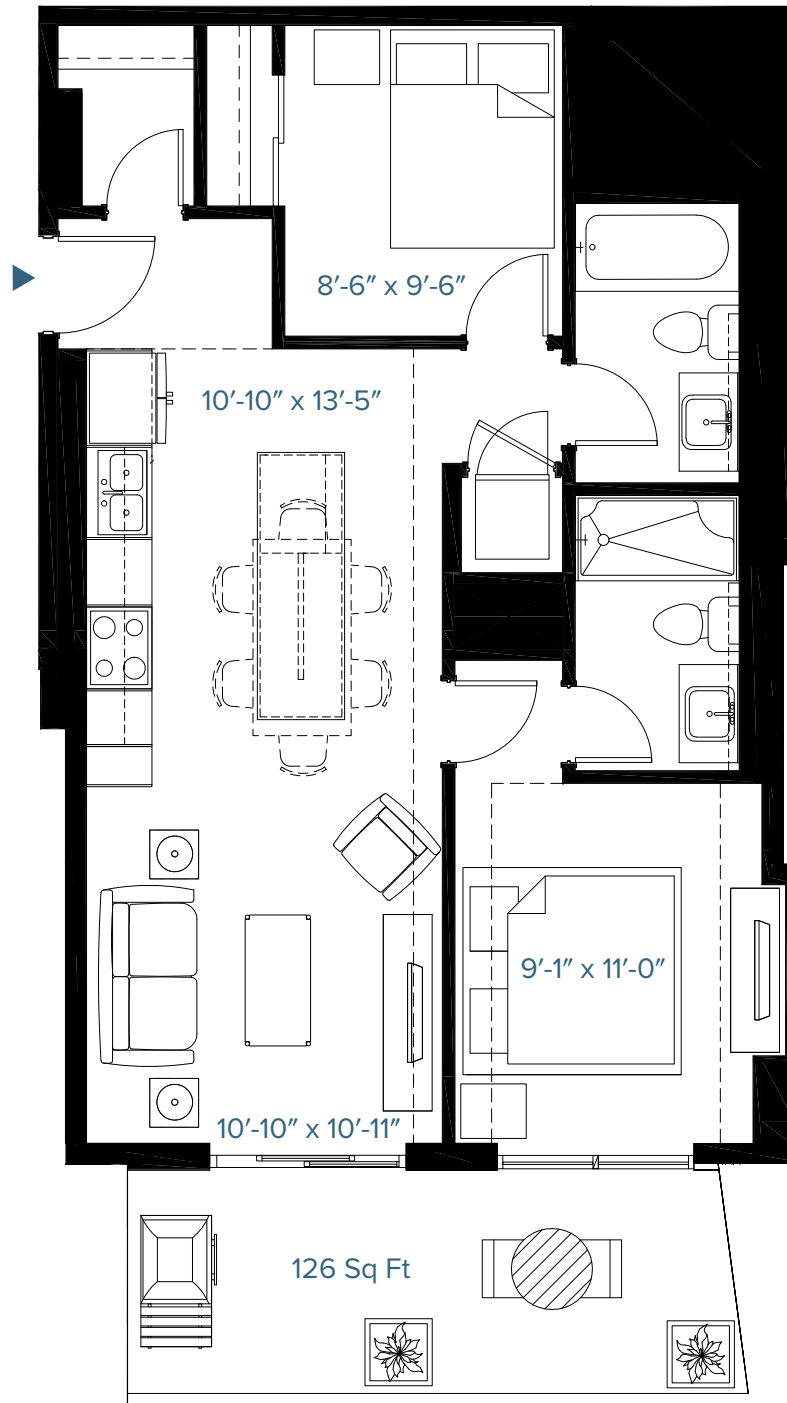

COCO

UNIT AREA
461 - 464 SQ FT
1 BED | 1 BATH

RMS
398 SQ FT
UNIT C

BELLE

UNIT AREA
586 SQ FT
1 BED | 1 BATH

RMS
508 SQ FT
UNIT B

BELLE 1

UNIT AREA
586 SQ FT
1 BED | 1 BATH

Second Floor Only

RMS
508 SQ FT
UNIT B1

EDEN

UNIT AREA
749 SQ FT
2 BED | 2 BATH

RMS
658 SQ FT
UNIT E

DUKE

UNIT AREA
973 SQ FT
2 BED | 2 BATH

RMS
843 - 845 SQ FT
UNIT D

ABBY 1

UNIT AREA
1,059 SQ FT
2 BED | 2 BATH

RMS
916 SQ FT
UNIT A1

ABBY

UNIT AREA
1,068 SQ FT
2 BED | 2 BATH

RMS
918 SQ FT
UNIT A