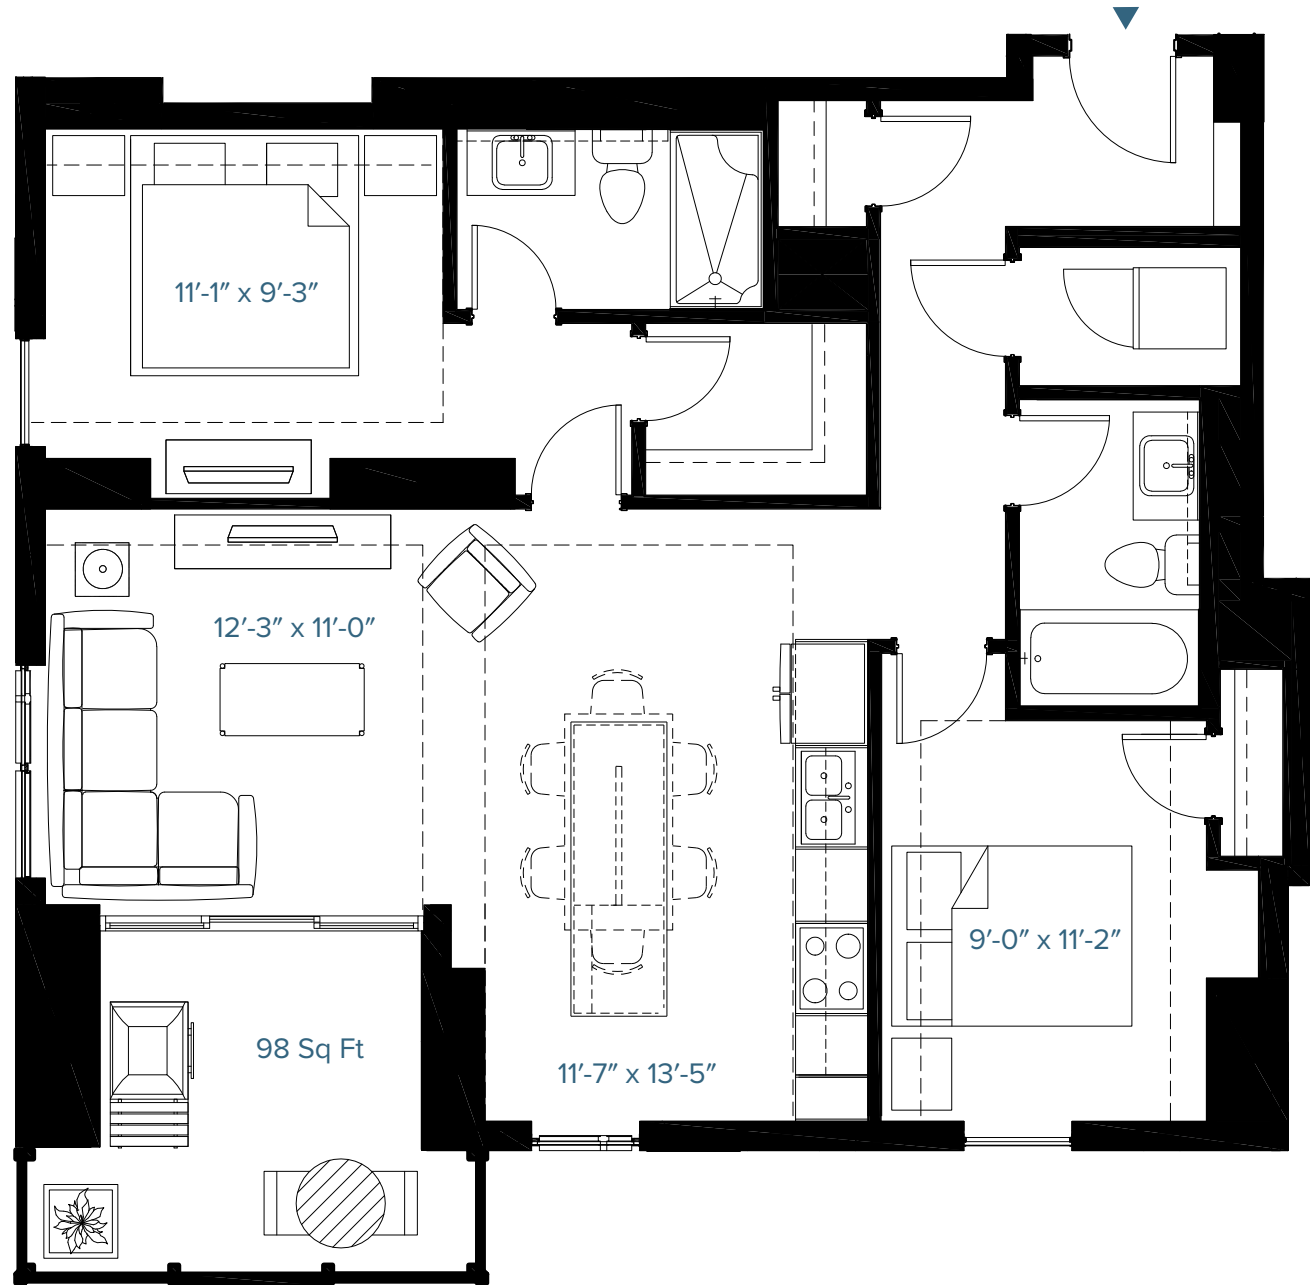

COCO

UNIT AREA
461 - 464 SQ FT
1 BED | 1 BATH

RMS
398 SQ FT
UNIT C

BELLE

UNIT AREA
586 SQ FT
1 BED | 1 BATH

RMS
508 SQ FT
UNIT B

BELLE 1

UNIT AREA
586 SQ FT
1 BED | 1 BATH

Second Floor Only

RMS
508 SQ FT
UNIT B1

EDEN

UNIT AREA
749 SQ FT
2 BED | 2 BATH

RMS
658 SQ FT
UNIT E

DUKE

UNIT AREA
973 SQ FT
2 BED | 2 BATH

RMS
843 - 845 SQ FT
UNIT D

ABBY 1

UNIT AREA
1,059 SQ FT
2 BED | 2 BATH

RMS
916 SQ FT
UNIT A1

ABBY

UNIT AREA
1,068 SQ FT
2 BED | 2 BATH

RMS
918 SQ FT
UNIT A