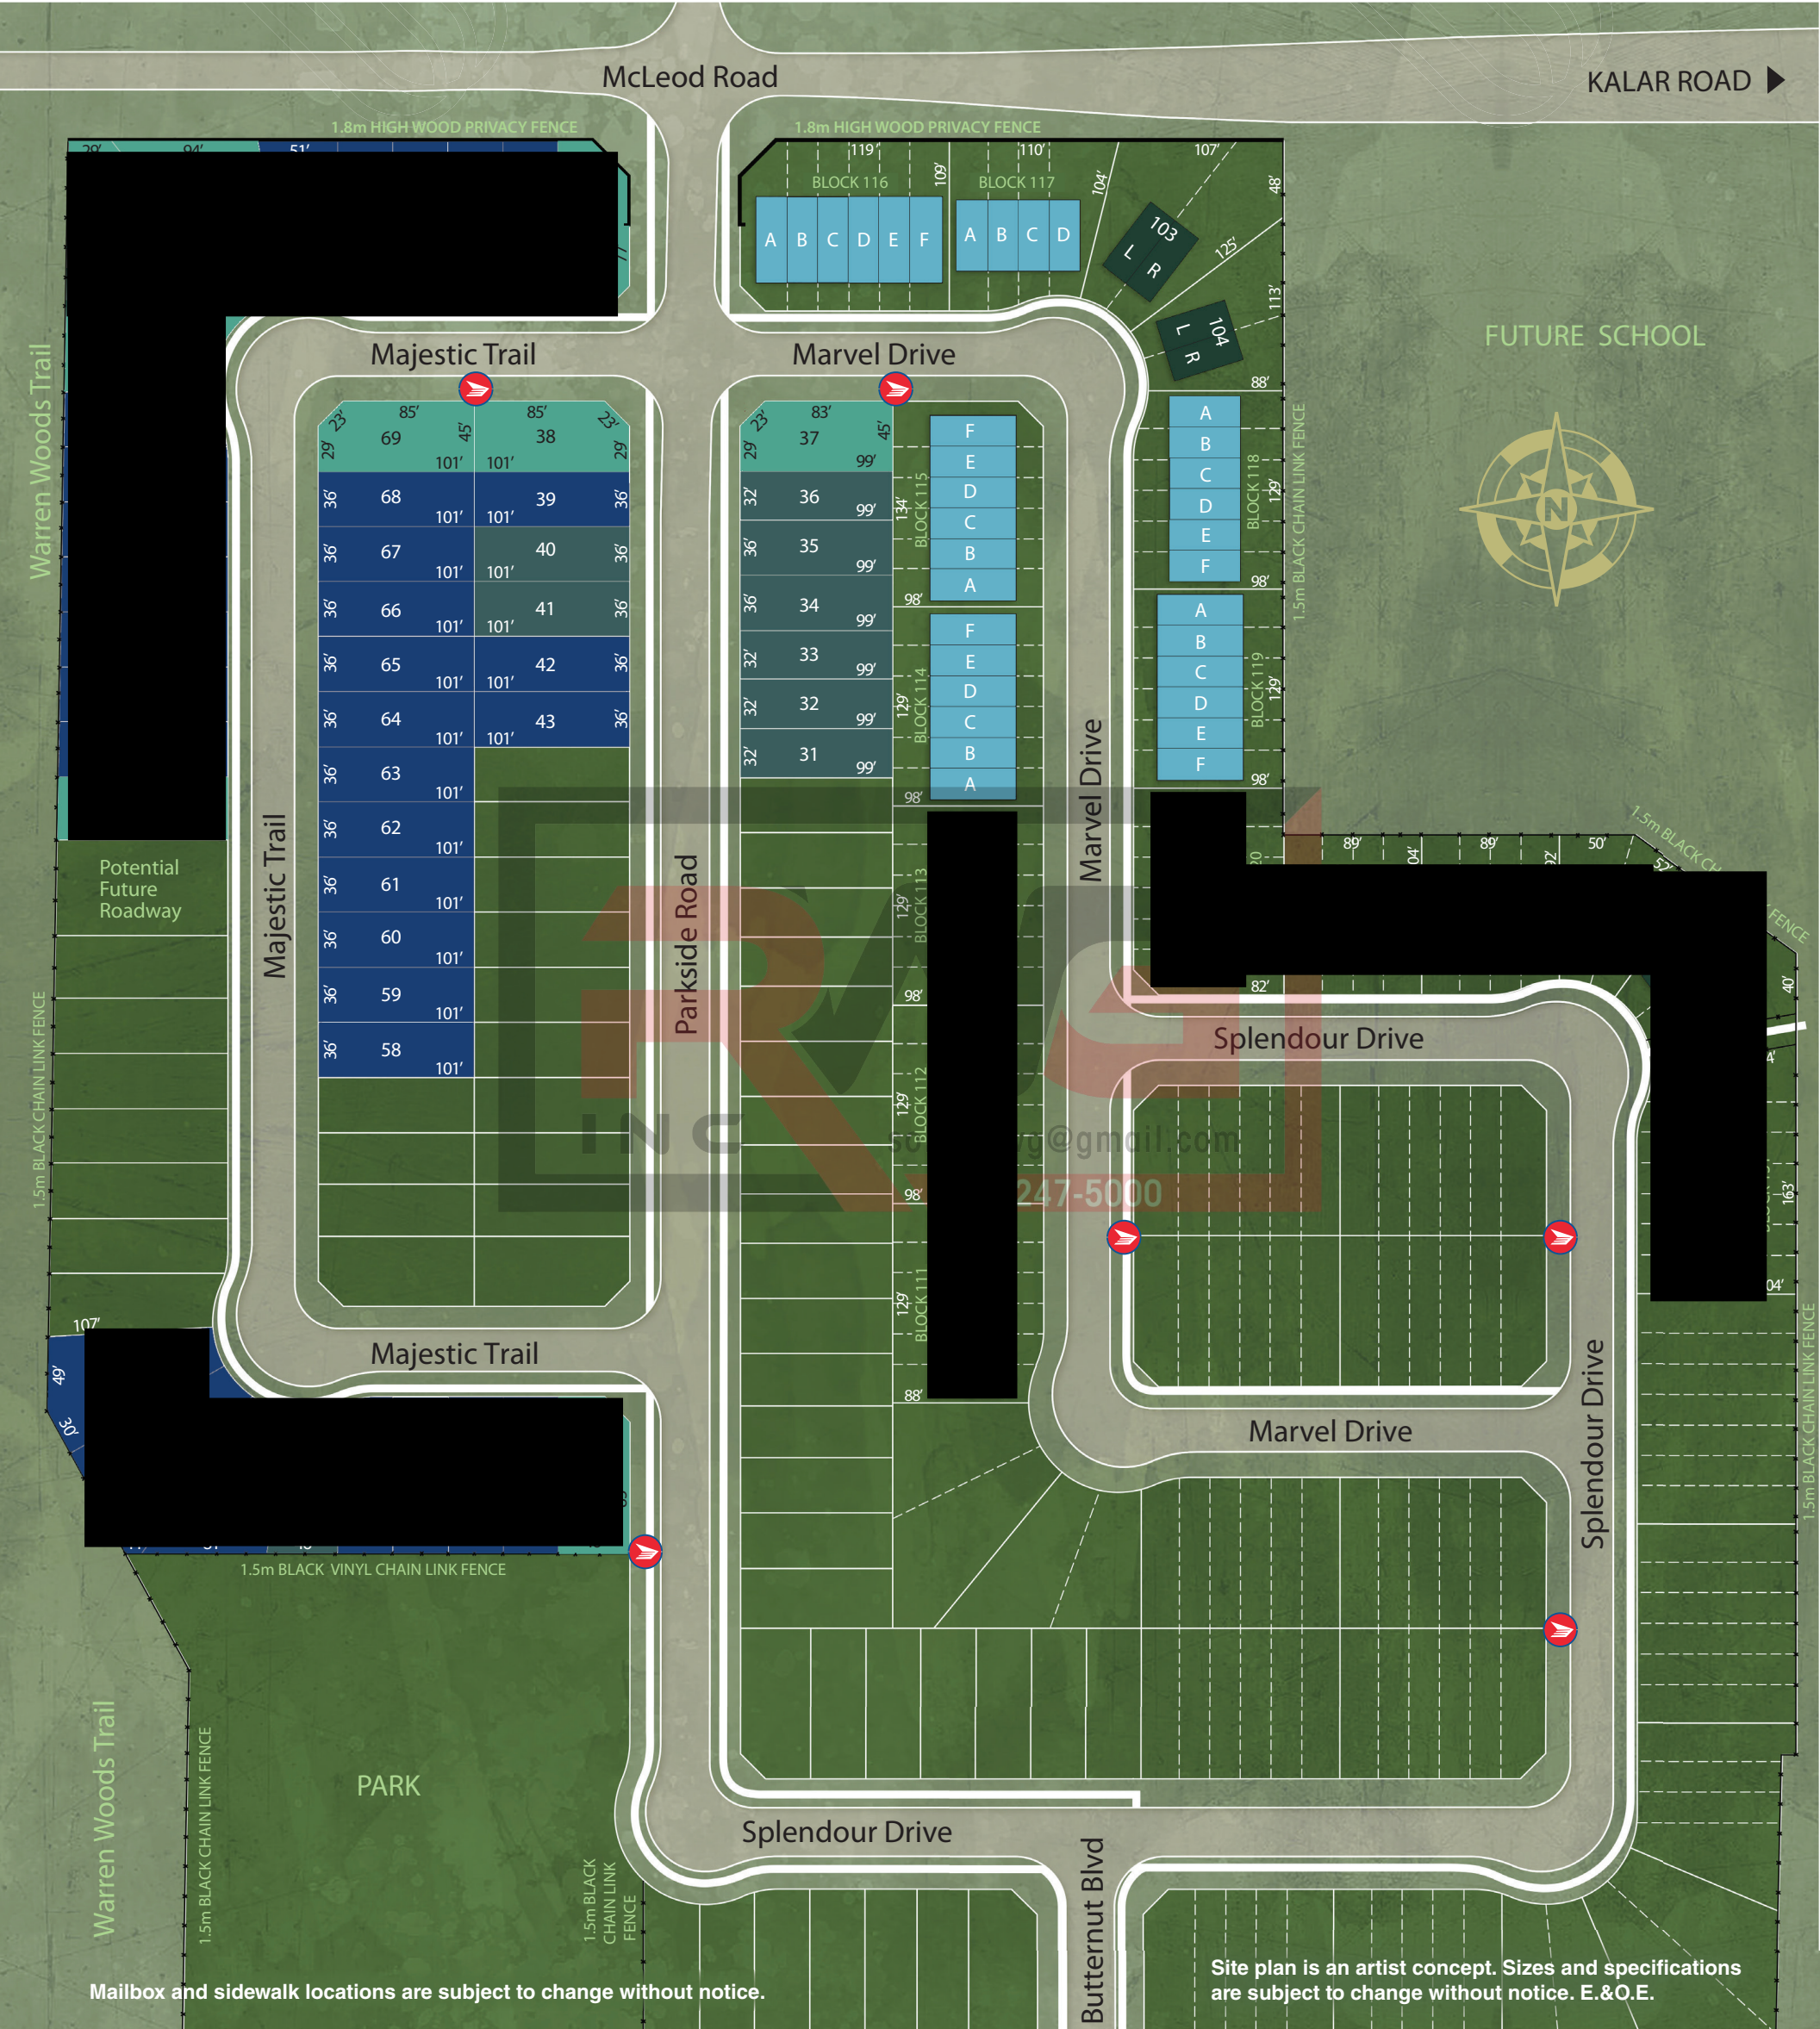

SPLENDOUR

Mailbox and sidewalk locations are subject to change without notice.

Site plan is an artist concept. Sizes and specifications are subject to change without notice. E.&O.E.

- 20' TOWNS
- 32' SINGLES
- 40' SINGLES
- 20' SEMIS
- 36' SINGLES
- COMMUNITY MAILBOX