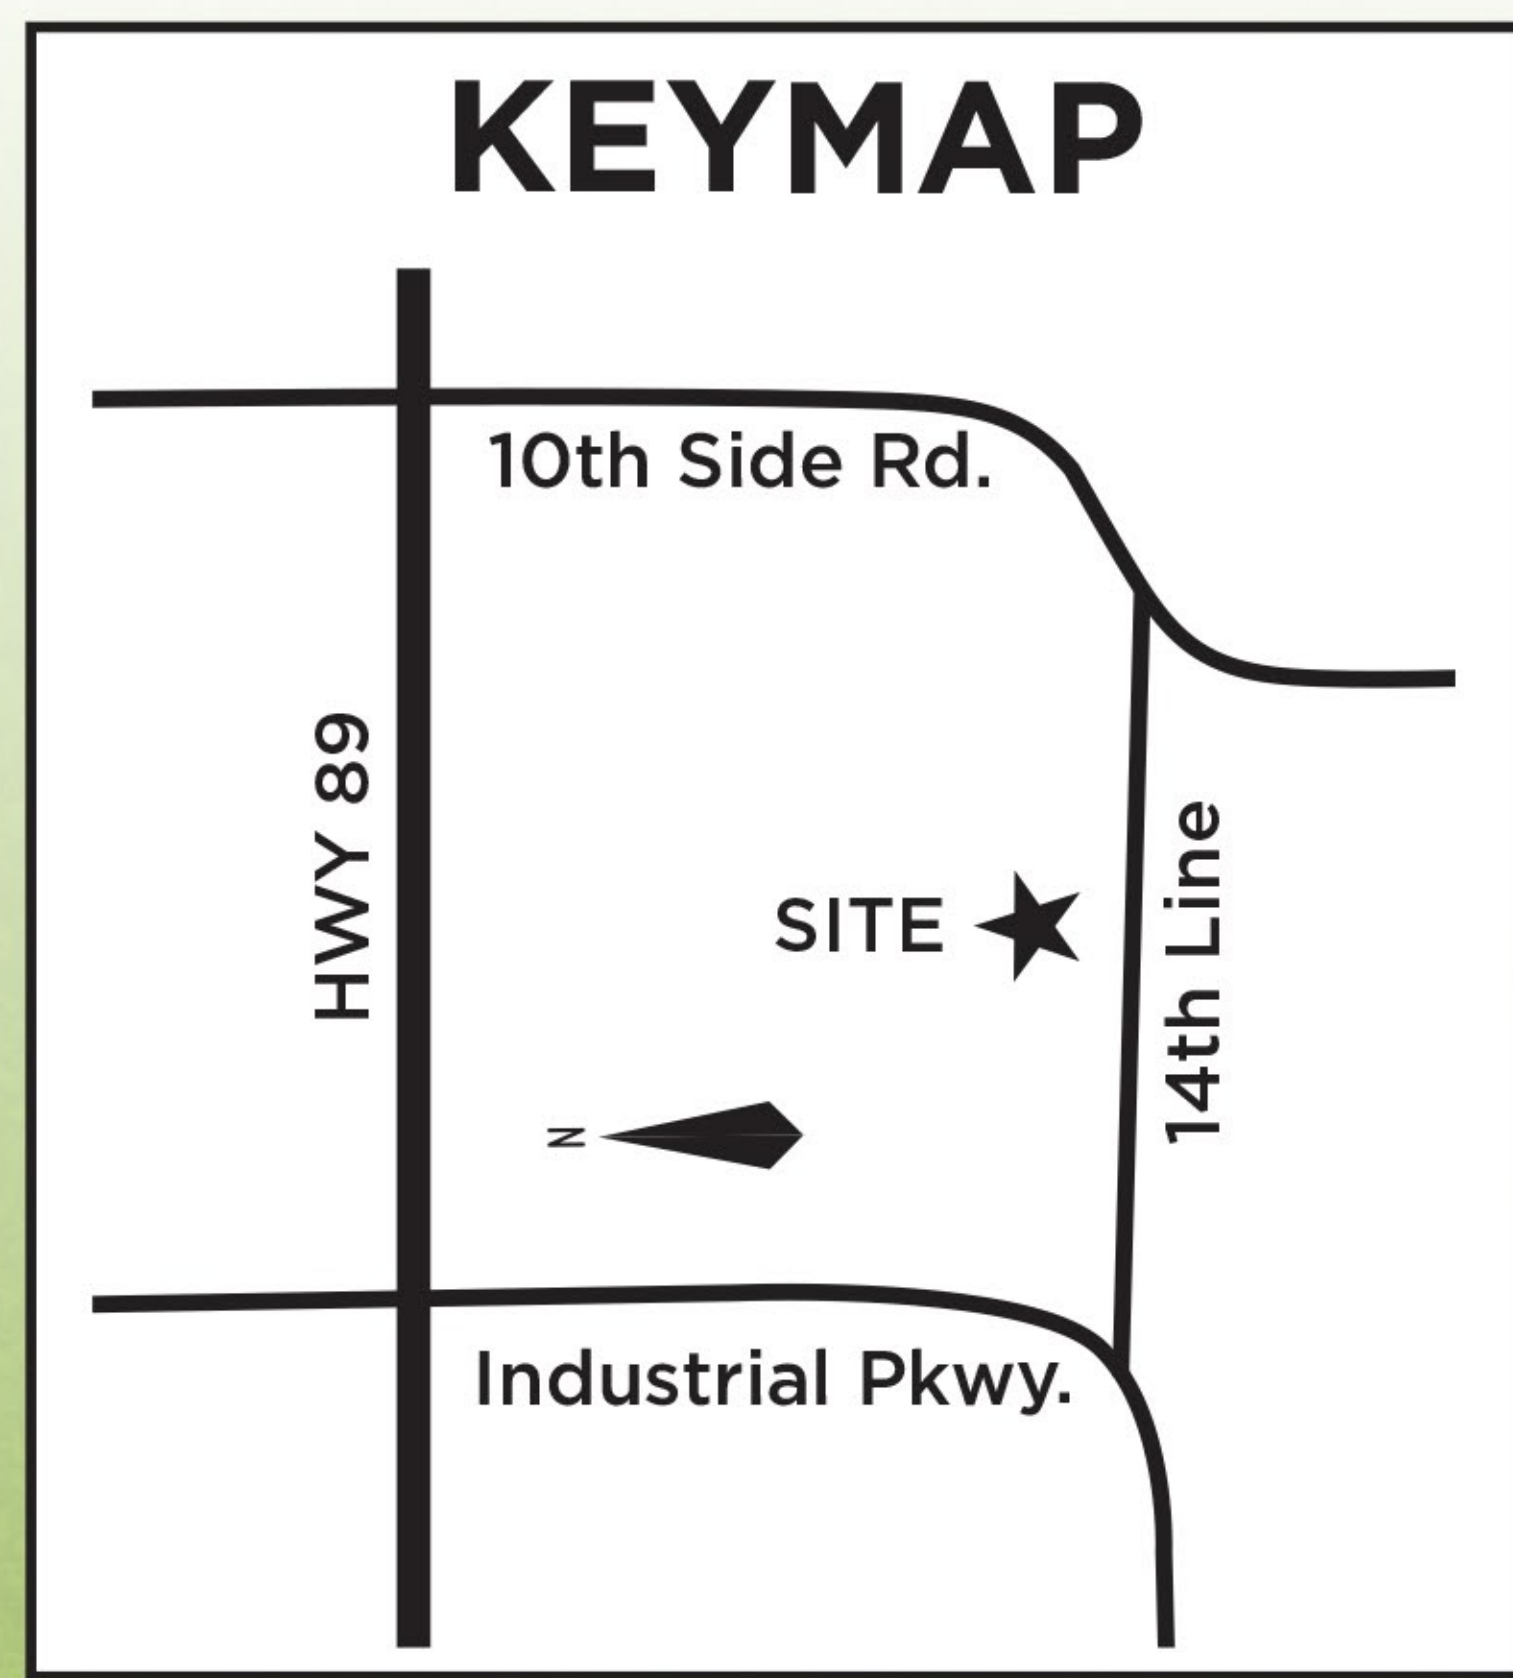

Honey Hill

ALLISTON

EXISTING RESIDENTIAL

LEGEND OF LOT WIDTHS

- 50ft. Lots
- 45ft. Lots
- 40ft. Lots
- 36ft. Lots
- 33ft. Lots

W/O Walk Out