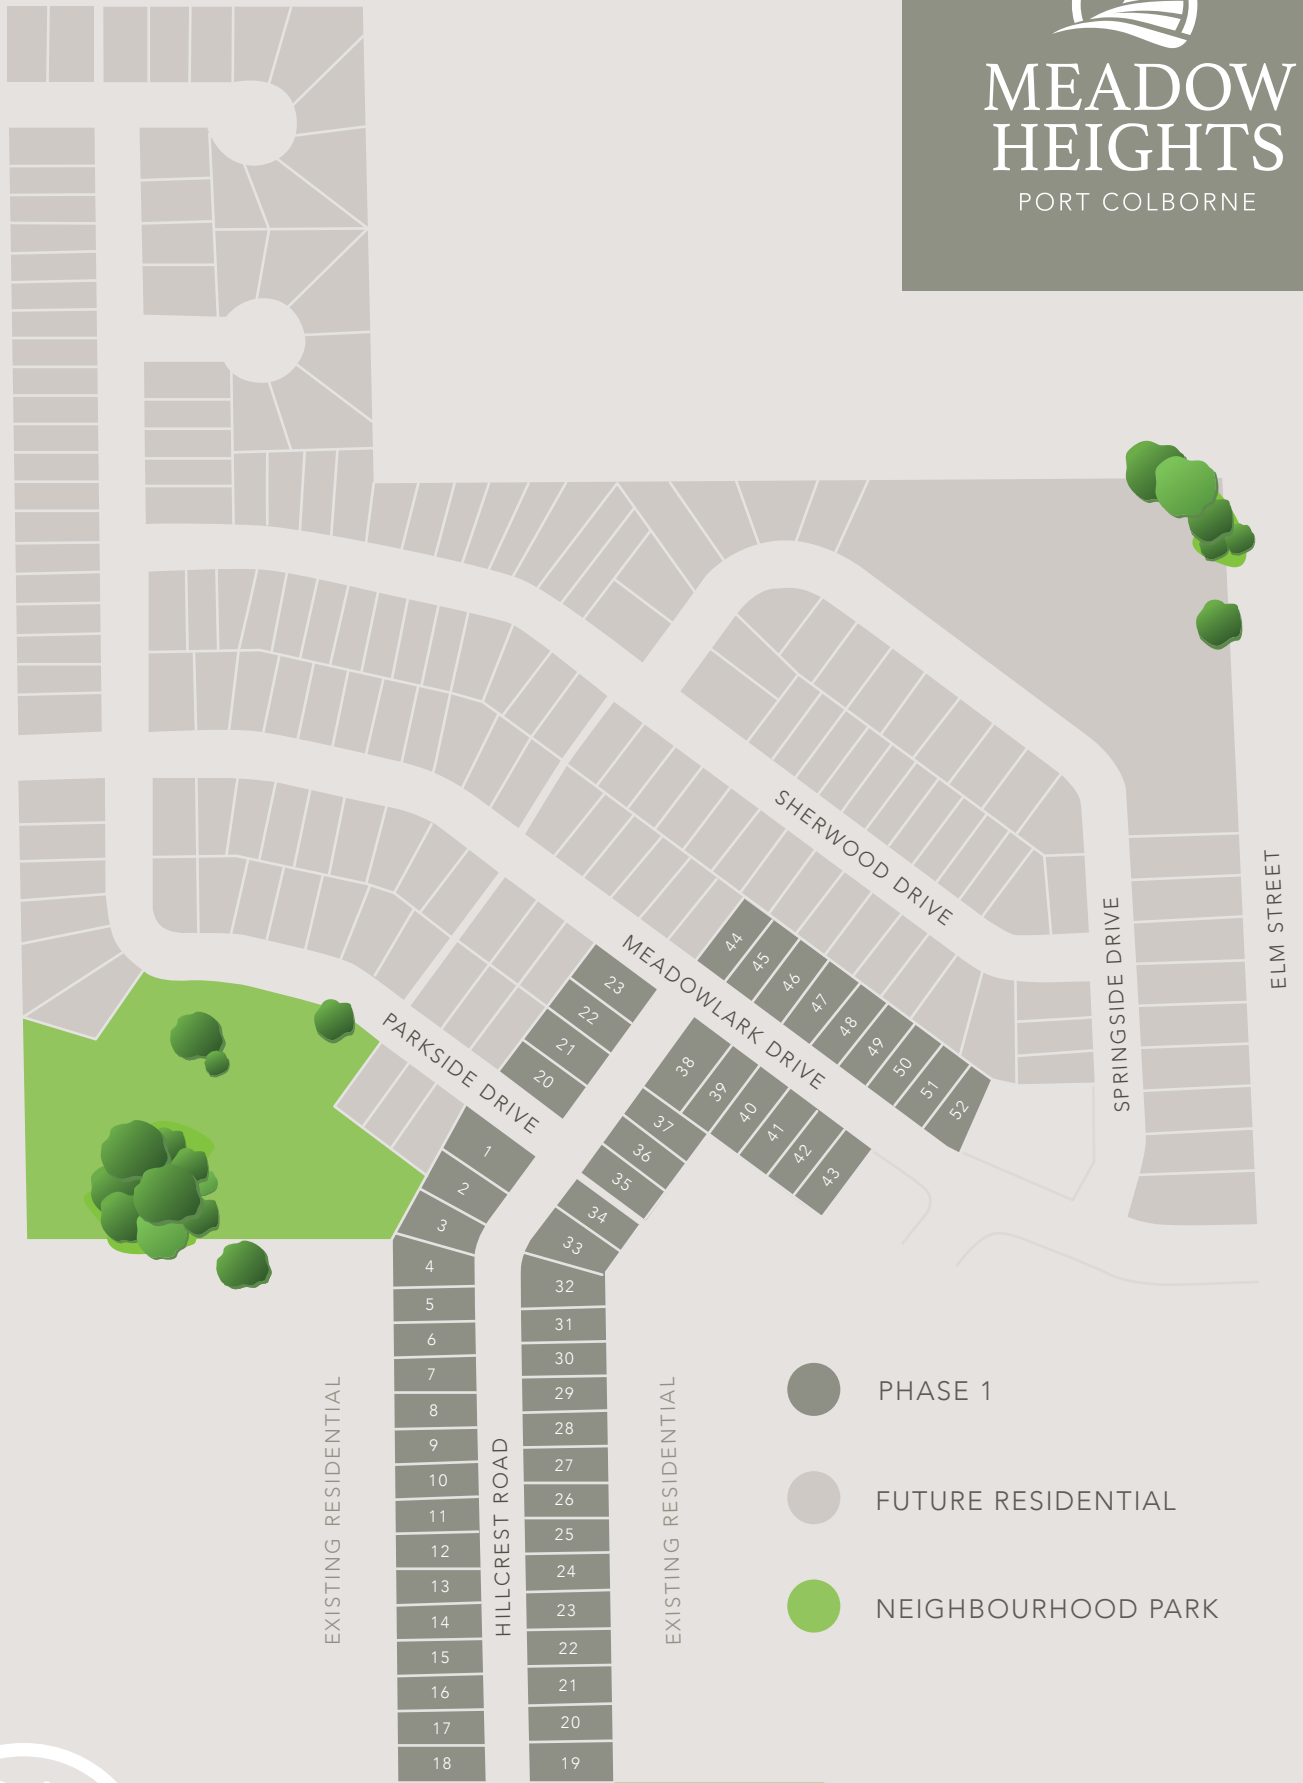

# MEADOW HEIGHTS

PORT COLBORNE

- PHASE 1
- FUTURE RESIDENTIAL
- NEIGHBOURHOOD PARK

 **DUNSIRE** EST. 2010  
DEVELOPMENTS

[www.Dunsire.com](http://www.Dunsire.com)

Illustration is artist's concept only. Site plan is not to scale and is subject to change without notice. E & O.E.