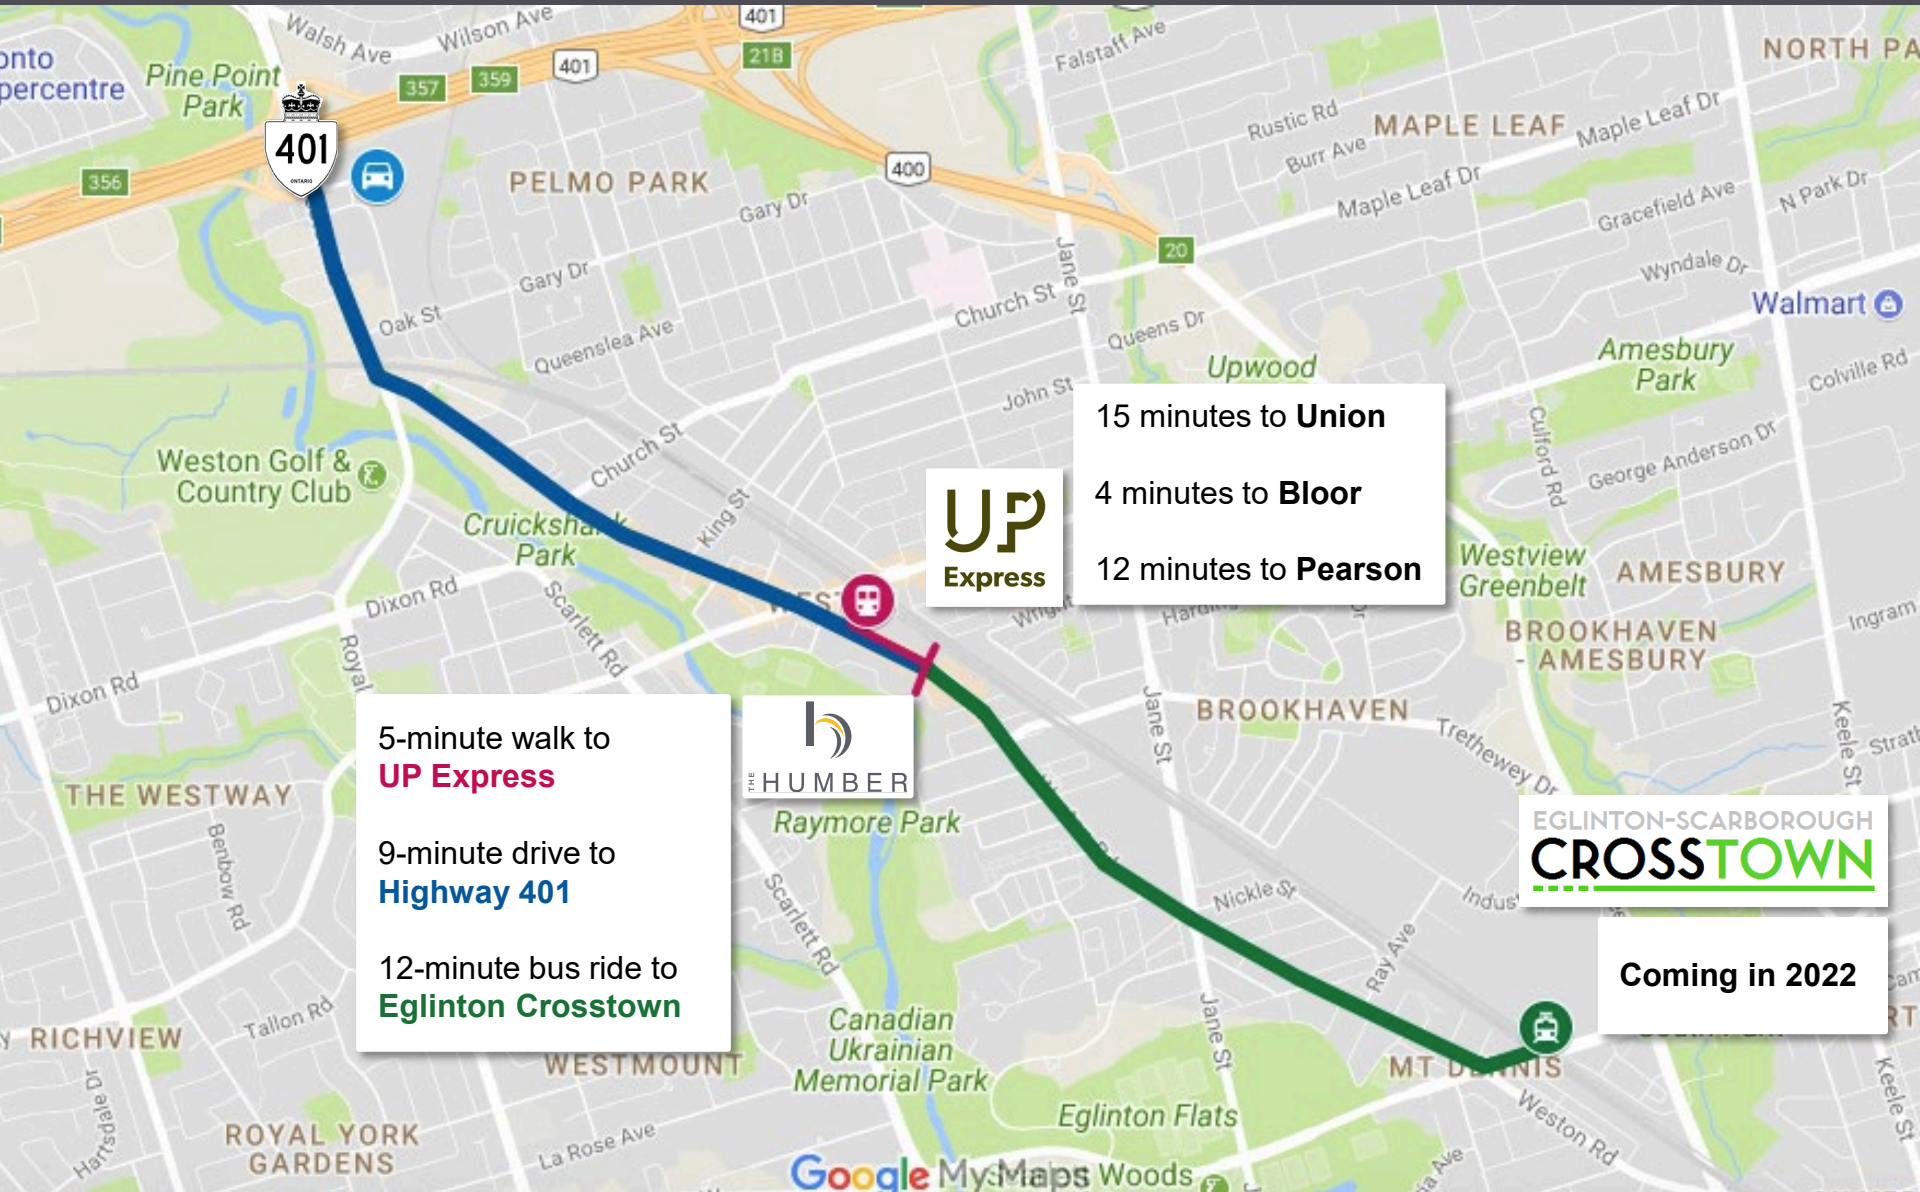

TRANSIT IN WESTON

5-minute walk to
UP Express

9-minute drive to
Highway 401

12-minute bus ride to
Eglinton Crosstown

15 minutes to **Union**

4 minutes to **Bloor**

12 minutes to **Pearson**

Coming in 2022