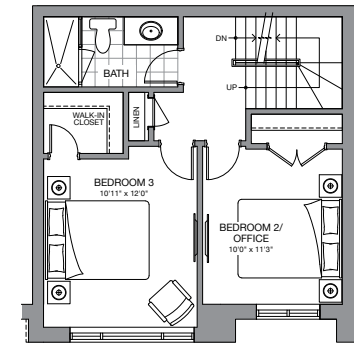

The Astoria

2,024 SQ. FT.

(INCLUDES 315 SQ. FT. ROOFTOP TERRACE)

Customize your living space with these fabulous "Flex-design" options

PRIMARY SUITE WITH LAUNDRY

2nd level option

2 BEDROOM

FAMILY ROOM & BEDROOM

FAMILY ROOM & BEDROOM WITH LAUNDRY

3rd level options

Flex Design

Flex Design

Ground Level
BLOCK A/B

Second Level
PRIMARY SUITE

Third Level
2 BEDROOM WITH LAUNDRY

Private Terrace