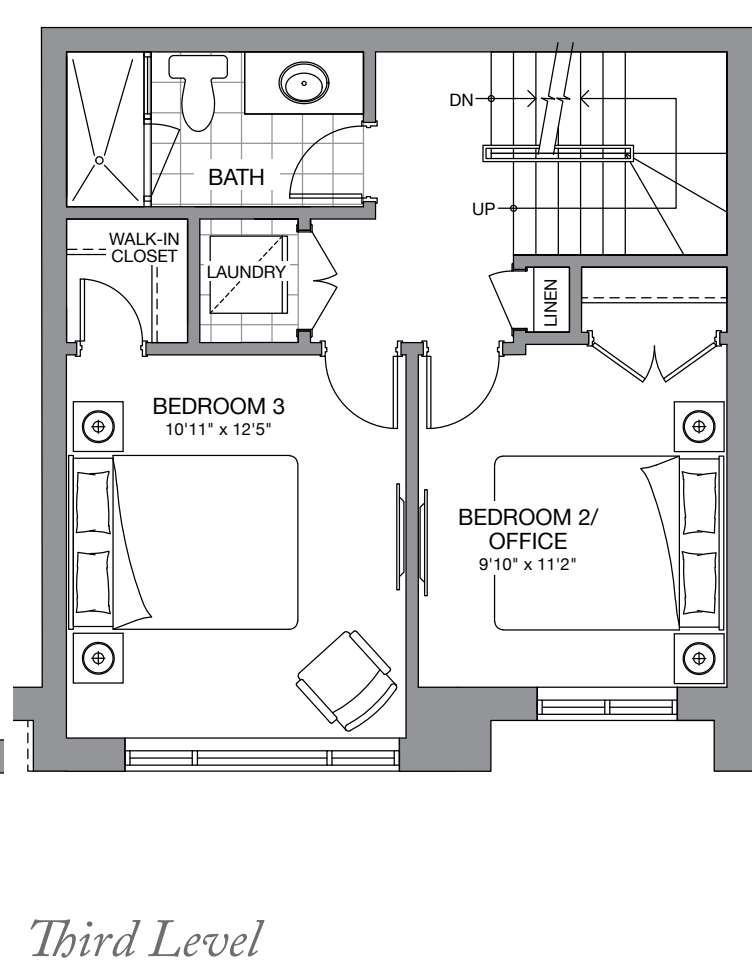

The Astoria

2,024 SQ. FT.

(INCLUDES 315 SQ. FT. ROOFTOP TERRACE)

Customize your living space with these fabulous "Flex-design" options

PRIMARY SUITE WITH LAUNDRY

2nd level option

2 BEDROOM

FAMILY ROOM & BEDROOM

FAMILY ROOM & BEDROOM WITH LAUNDRY

3rd level options

Flex Design

Flex Design

Ground Level
BLOCK A/B

Second Level
PRIMARY SUITE

Third Level
2 BEDROOM WITH LAUNDRY

Private Terrace