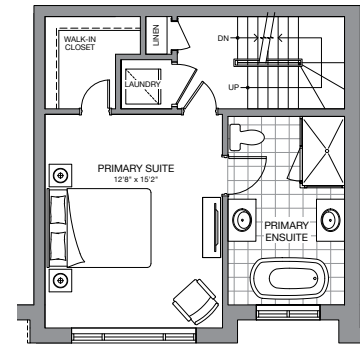

The Astoria

2,024 SQ. FT.

(INCLUDES 315 SQ. FT. ROOFTOP TERRACE)

Customize your living space with these fabulous "Flex-design" options

PRIMARY SUITE WITH LAUNDRY

2nd level option

2 BEDROOM

FAMILY ROOM & BEDROOM

FAMILY ROOM & BEDROOM WITH LAUNDRY

3rd level options

Flex Design

Flex Design

Ground Level
BLOCK A/B

Second Level
PRIMARY SUITE

Third Level
2 BEDROOM WITH LAUNDRY

Private Terrace