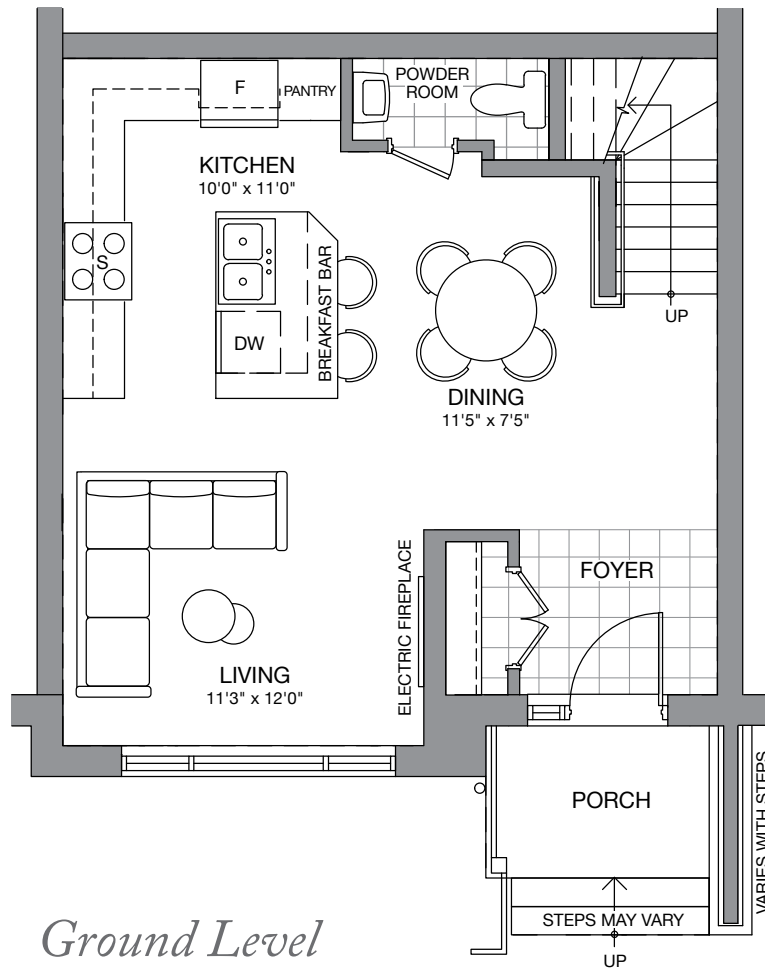

The Astoria

2,024 SQ. FT.

(INCLUDES 315 SQ. FT. ROOFTOP TERRACE)

Customize your living space with these fabulous "Flex-design" options

PRIMARY SUITE WITH LAUNDRY

2nd level option

2 BEDROOM

FAMILY ROOM & BEDROOM

FAMILY ROOM & BEDROOM WITH LAUNDRY

3rd level options

Flex Design

Flex Design

Ground Level
BLOCK A/B

Second Level
PRIMARY SUITE

Third Level
2 BEDROOM WITH LAUNDRY

Private Terrace