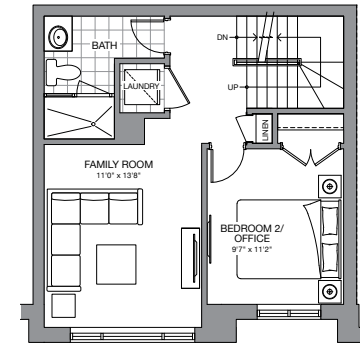

The Astoria

2,024 SQ. FT.

(INCLUDES 315 SQ. FT. ROOFTOP TERRACE)

Customize your living space with these fabulous "Flex-design" options

PRIMARY SUITE WITH LAUNDRY

2nd level option

2 BEDROOM

FAMILY ROOM & BEDROOM

FAMILY ROOM & BEDROOM WITH LAUNDRY

3rd level options

Flex Design

Flex Design

Ground Level
BLOCK A/B

Second Level
PRIMARY SUITE

Third Level
2 BEDROOM WITH LAUNDRY

Private Terrace