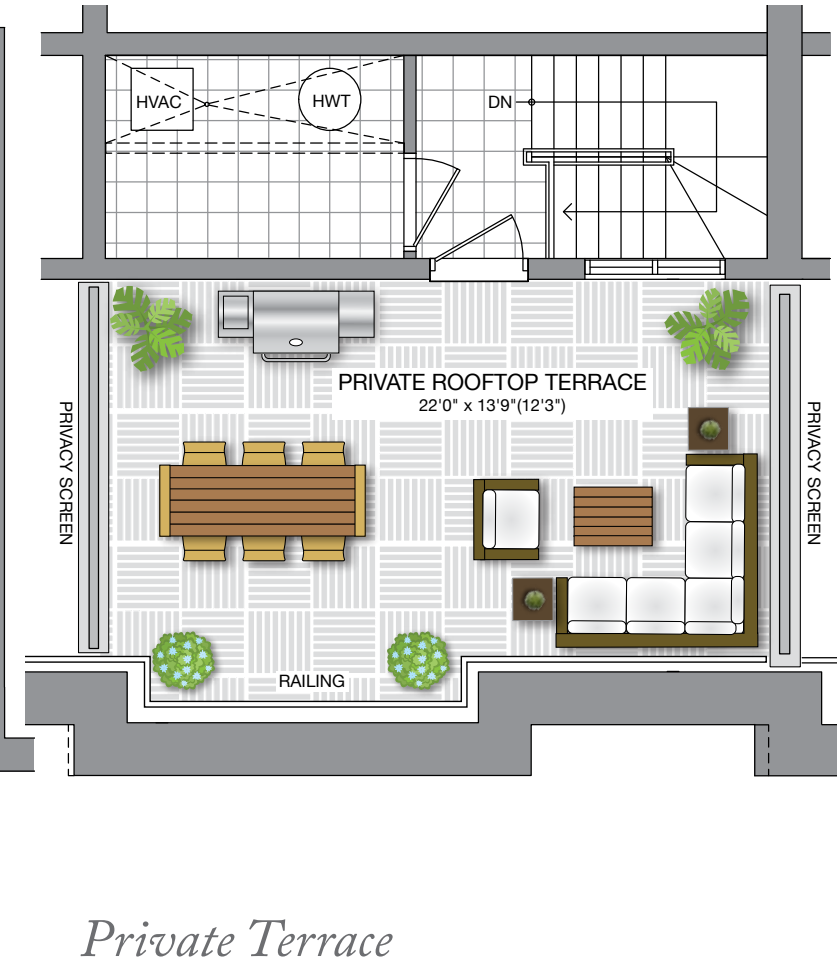

The Astoria

2,024 SQ. FT.

(INCLUDES 315 SQ. FT. ROOFTOP TERRACE)

Customize your living space with these fabulous "Flex-design" options

PRIMARY SUITE WITH LAUNDRY

2nd level option

2 BEDROOM

FAMILY ROOM & BEDROOM

FAMILY ROOM & BEDROOM WITH LAUNDRY

3rd level options

Flex Design

Flex Design

Ground Level
BLOCK A/B

Second Level
PRIMARY SUITE

Third Level
2 BEDROOM WITH LAUNDRY

Private Terrace