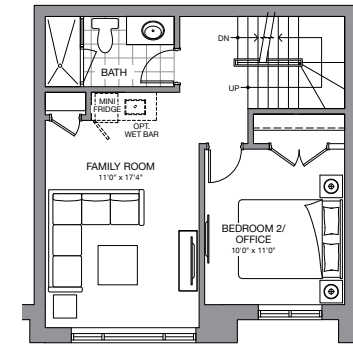

The Astoria

2,024 SQ. FT.

(INCLUDES 315 SQ. FT. ROOFTOP TERRACE)

Customize your living space with these fabulous "Flex-design" options

PRIMARY SUITE WITH LAUNDRY

2nd level option

2 BEDROOM

FAMILY ROOM & BEDROOM

FAMILY ROOM & BEDROOM WITH LAUNDRY

3rd level options

Flex Design

Flex Design

Ground Level
BLOCK A/B

Second Level
PRIMARY SUITE

Third Level
2 BEDROOM WITH LAUNDRY

Private Terrace