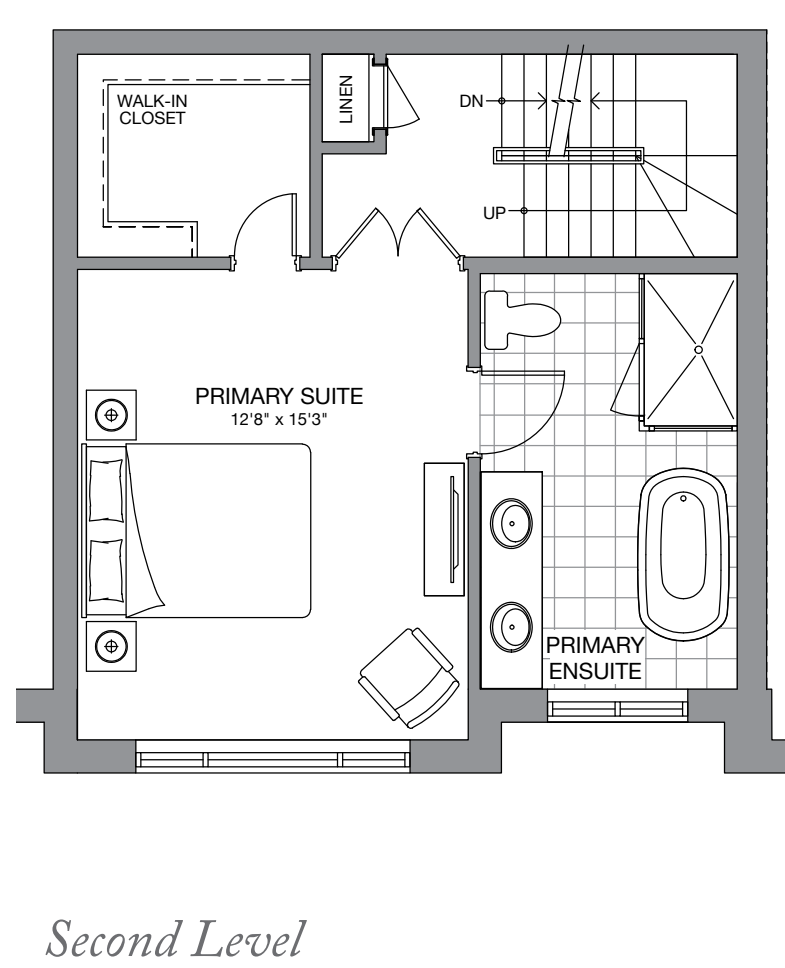

The Astoria

2,024 SQ. FT.

(INCLUDES 315 SQ. FT. ROOFTOP TERRACE)

Customize your living space with these fabulous "Flex-design" options

PRIMARY SUITE WITH LAUNDRY

2nd level option

2 BEDROOM

FAMILY ROOM & BEDROOM

FAMILY ROOM & BEDROOM WITH LAUNDRY

3rd level options

Flex Design

Flex Design

Ground Level
BLOCK A/B

Second Level
PRIMARY SUITE

Third Level
2 BEDROOM WITH LAUNDRY

Private Terrace