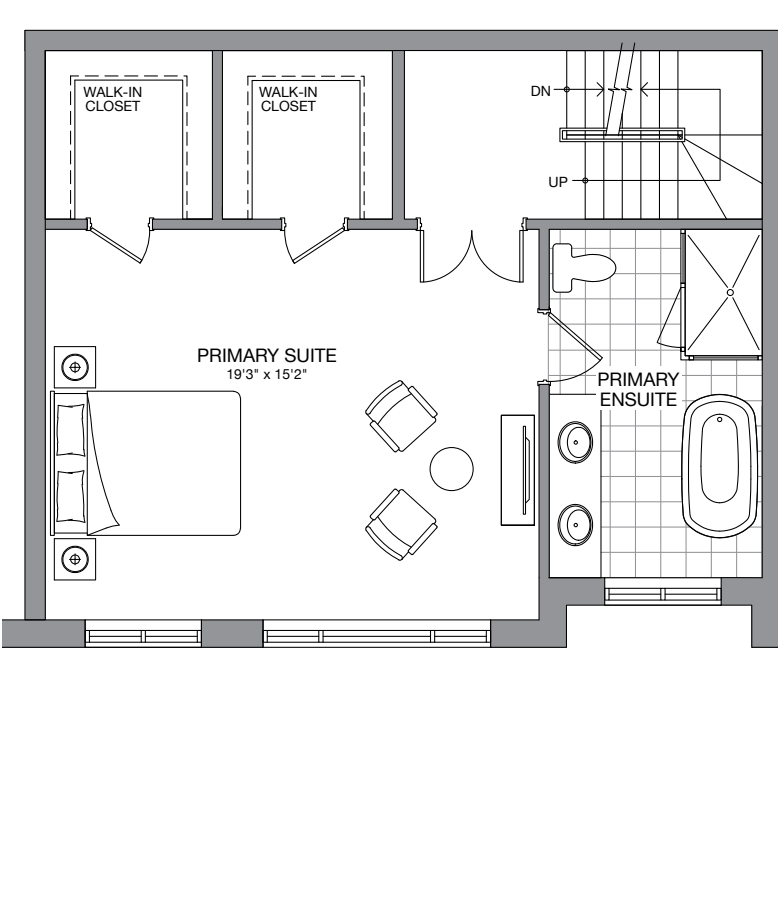

# The Chelsea

2,514 SQ. FT.

(INCLUDES 490 SQ. FT. ROOFTOP TERRACE)

Customize your living space with these fabulous "Flex-design" options

PRIMARY SUITE & STUDIO/DEN

2nd level option

FAMILY ROOM & BEDROOM WITH LAUNDRY

3rd level option

*Flex Design*

*Flex Design*

Ground Level  
BLOCK A/B

Second Level  
PRIMARY SUITE

Third Level  
2 BEDROOM WITH LAUNDRY

Private Terrace