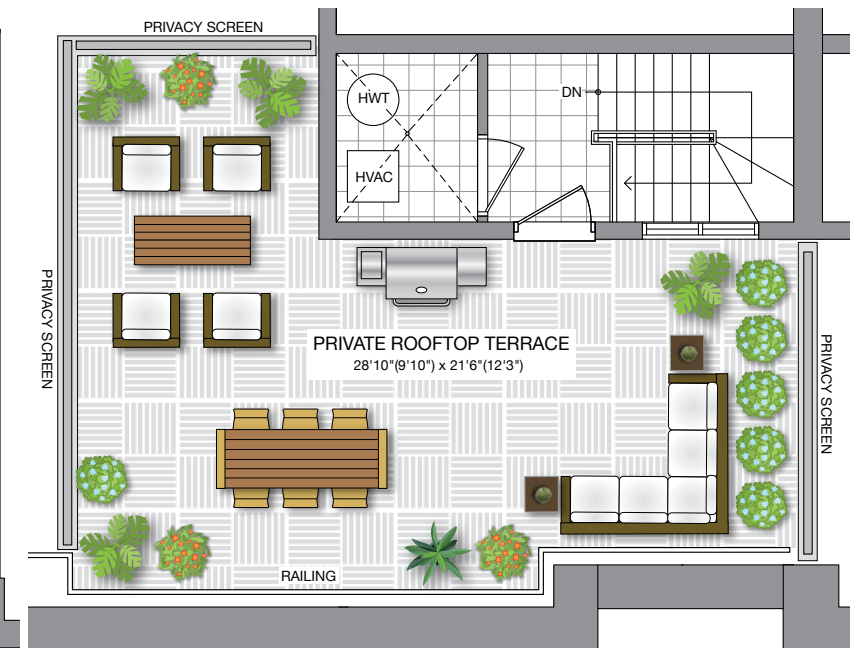

# The Chelsea

2,514 SQ. FT.

(INCLUDES 490 SQ. FT. ROOFTOP TERRACE)

Customize your living space with these fabulous "Flex-design" options

PRIMARY SUITE & STUDIO/DEN

2nd level option

FAMILY ROOM & BEDROOM WITH LAUNDRY

3rd level option

*Flex Design*

*Flex Design*

Ground Level  
BLOCK A/B

Second Level  
PRIMARY SUITE

Third Level  
2 BEDROOM WITH LAUNDRY

Private Terrace