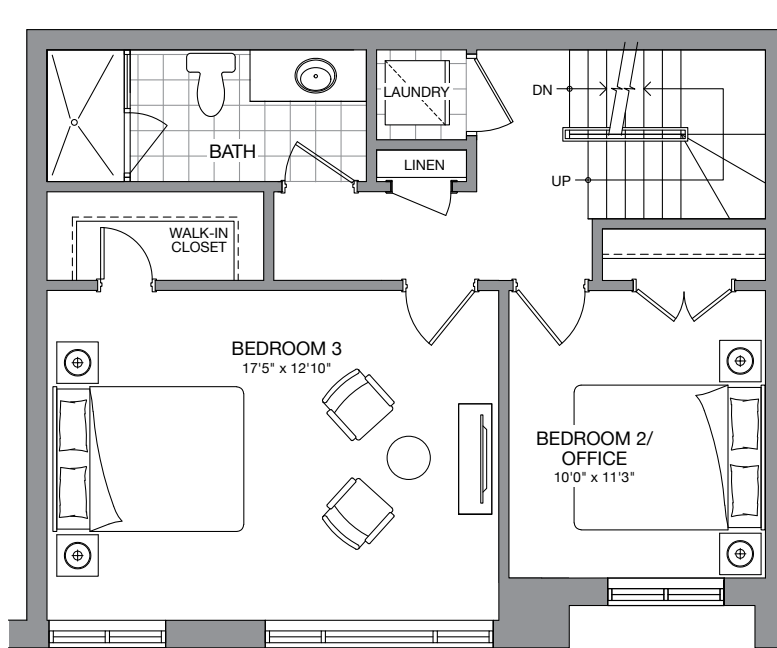

# The Chelsea

2,514 SQ. FT.

(INCLUDES 490 SQ. FT. ROOFTOP TERRACE)

Customize your living space with these fabulous "Flex-design" options

PRIMARY SUITE & STUDIO/DEN

2nd level option

FAMILY ROOM & BEDROOM WITH LAUNDRY

3rd level option

*Flex Design*

*Flex Design*

Ground Level  
BLOCK A/B

Second Level  
PRIMARY SUITE

Third Level  
2 BEDROOM WITH LAUNDRY

Private Terrace