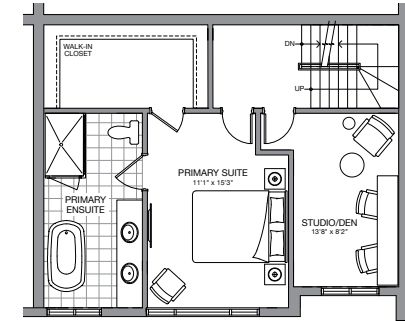

# The Chelsea

2,514 SQ. FT.

(INCLUDES 490 SQ. FT. ROOFTOP TERRACE)

Customize your living space with these fabulous "Flex-design" options

PRIMARY SUITE & STUDIO/DEN

2nd level option

FAMILY ROOM & BEDROOM WITH LAUNDRY

3rd level option

*Flex Design*

*Flex Design*

Ground Level  
BLOCK A/B

Second Level  
PRIMARY SUITE

Third Level  
2 BEDROOM WITH LAUNDRY

Private Terrace