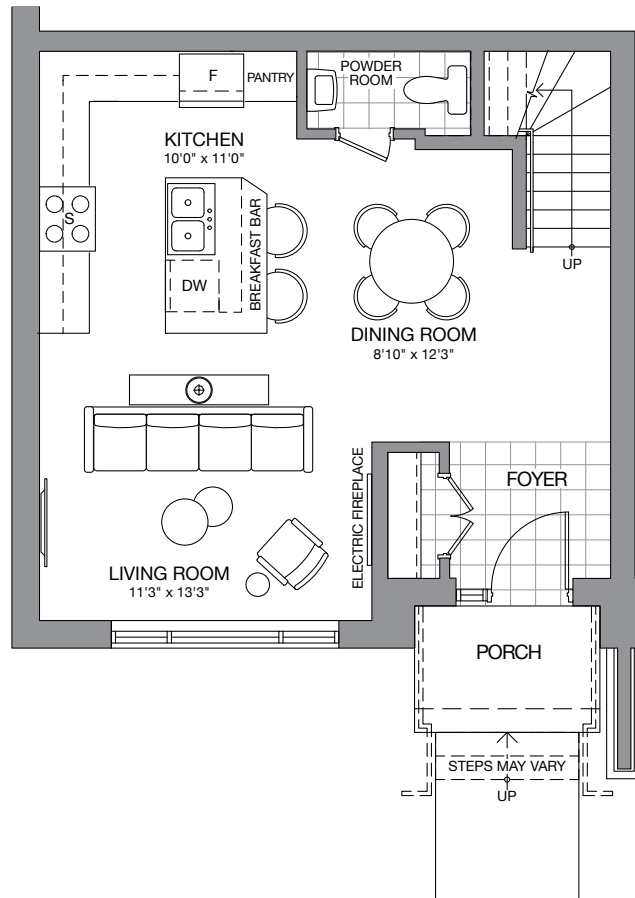

# The Chelsea

2,514 SQ. FT.

(INCLUDES 490 SQ. FT. ROOFTOP TERRACE)

Customize your living space with these fabulous "Flex-design" options

PRIMARY SUITE & STUDIO/DEN

2nd level option

FAMILY ROOM & BEDROOM WITH LAUNDRY

3rd level option

*Flex Design*

*Flex Design*

Ground Level  
BLOCK A/B

Second Level  
PRIMARY SUITE

Third Level  
2 BEDROOM WITH LAUNDRY

Private Terrace