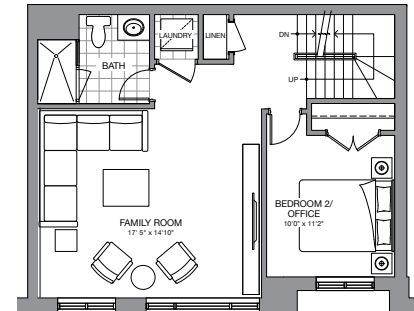

# The Chelsea

2,514 SQ. FT.

(INCLUDES 490 SQ. FT. ROOFTOP TERRACE)

Customize your living space with these fabulous "Flex-design" options

PRIMARY SUITE & STUDIO/DEN

2nd level option

FAMILY ROOM & BEDROOM WITH LAUNDRY

3rd level option

*Flex Design*

*Flex Design*

Ground Level  
BLOCK A/B

Second Level  
PRIMARY SUITE

Third Level  
2 BEDROOM WITH LAUNDRY

Private Terrace