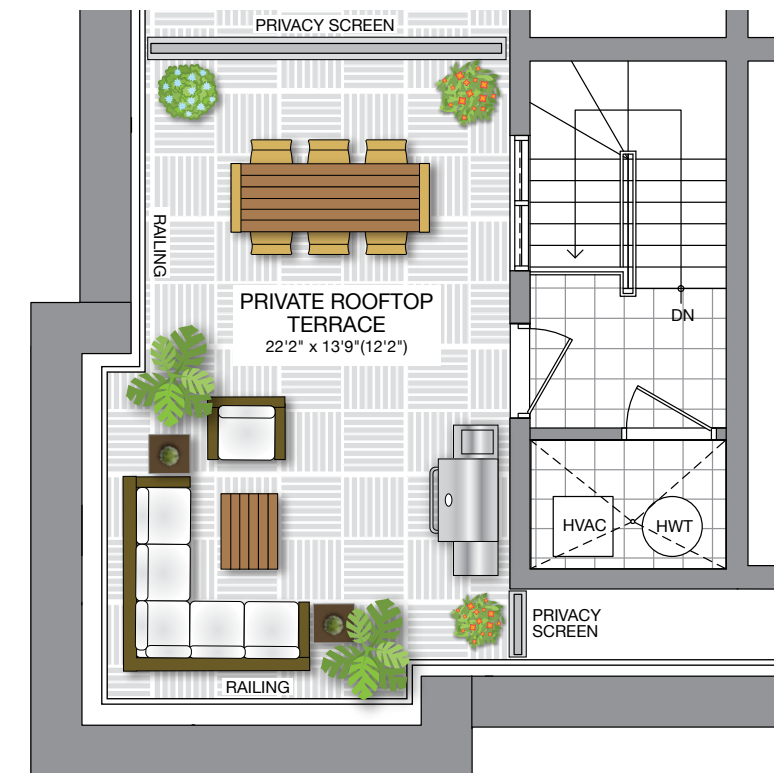

# The Soho

2,084 SQ. FT.

(INCLUDES 321 SQ. FT. ROOFTOP TERRACE)

Customize your living space with this fabulous "Flex-design" option

FAMILY ROOM & BEDROOM/OFFICE WITH LAUNDRY

2nd level option

## Flex Design

Ground Level  
BLOCK A/B

Second Level  
2 BEDROOM WITH LAUNDRY

Third Level  
PRIMARY SUITE

Private Terrace