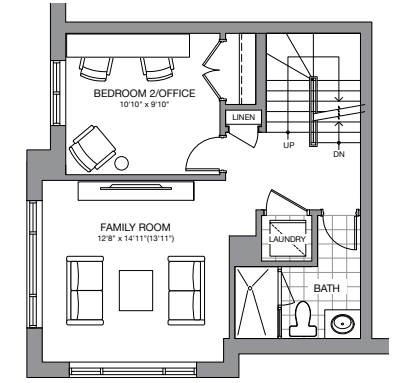

# The Soho

2,084 SQ. FT.

(INCLUDES 321 SQ. FT. ROOFTOP TERRACE)

Customize your living space with this fabulous "Flex-design" option

FAMILY ROOM & BEDROOM/OFFICE WITH LAUNDRY

2nd level option

## Flex Design

Ground Level  
BLOCK A/B

Second Level  
2 BEDROOM WITH LAUNDRY

Third Level  
PRIMARY SUITE

Private Terrace