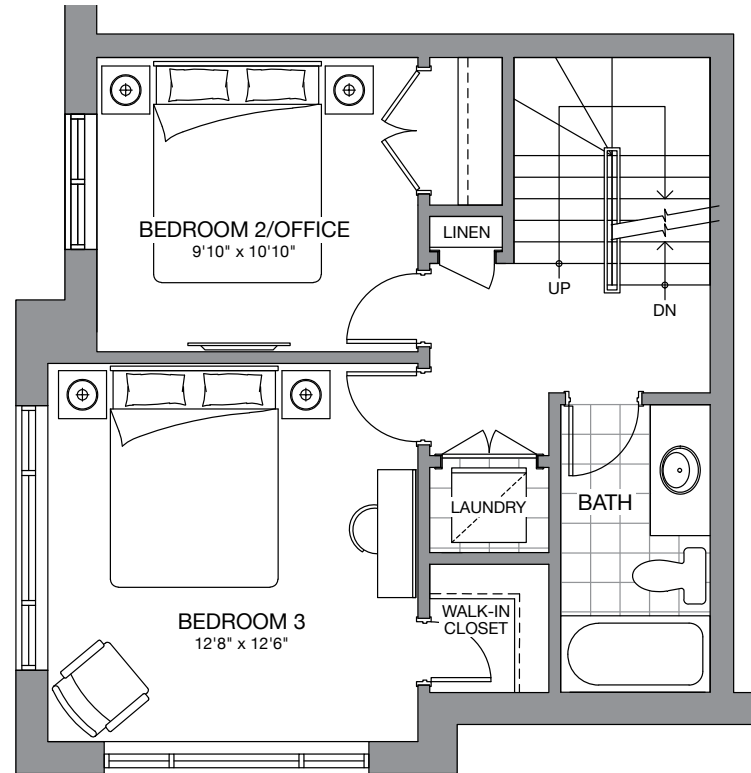

# The Soho

2,084 SQ. FT.

(INCLUDES 321 SQ. FT. ROOFTOP TERRACE)

Customize your living space with this fabulous "Flex-design" option

FAMILY ROOM & BEDROOM/OFFICE WITH LAUNDRY

2nd level option

## Flex Design

Ground Level  
BLOCK A/B

Second Level  
2 BEDROOM WITH LAUNDRY

Third Level  
PRIMARY SUITE

Private Terrace