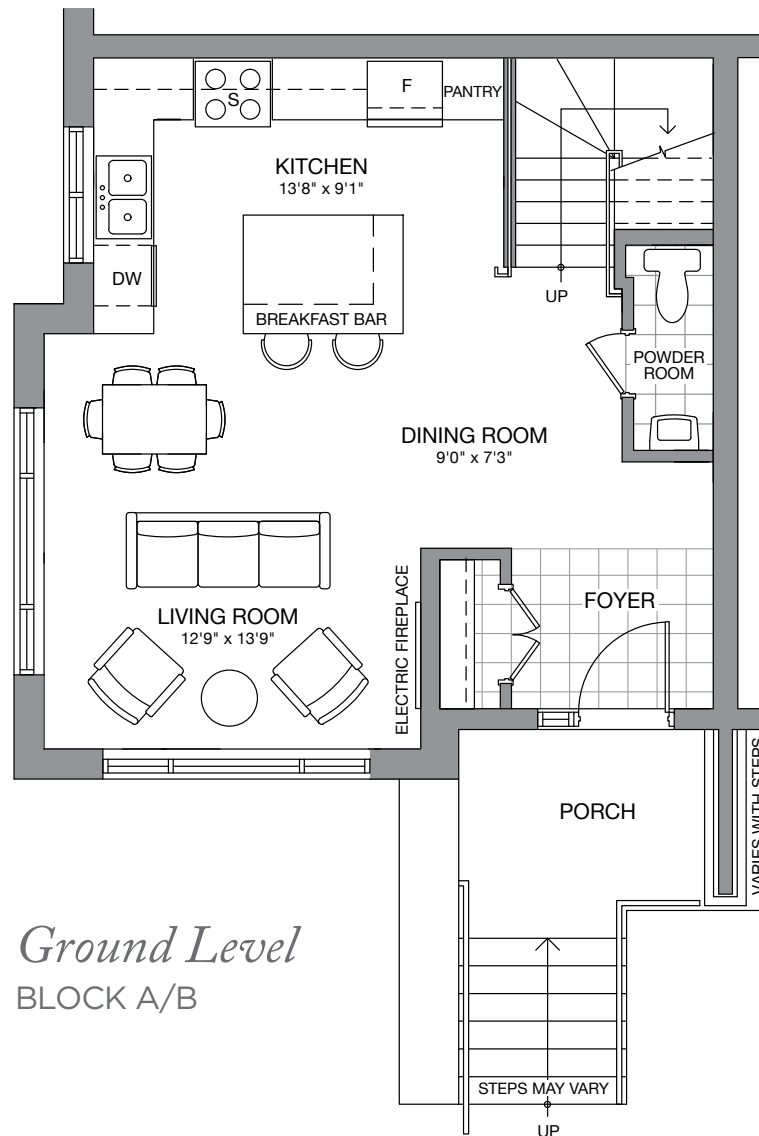

# The Soho

2,084 SQ. FT.

(INCLUDES 321 SQ. FT. ROOFTOP TERRACE)

Customize your living space with this fabulous "Flex-design" option

FAMILY ROOM & BEDROOM/OFFICE WITH LAUNDRY

2nd level option

## Flex Design

Ground Level  
BLOCK A/B

Second Level  
2 BEDROOM WITH LAUNDRY

Third Level  
PRIMARY SUITE

Private Terrace