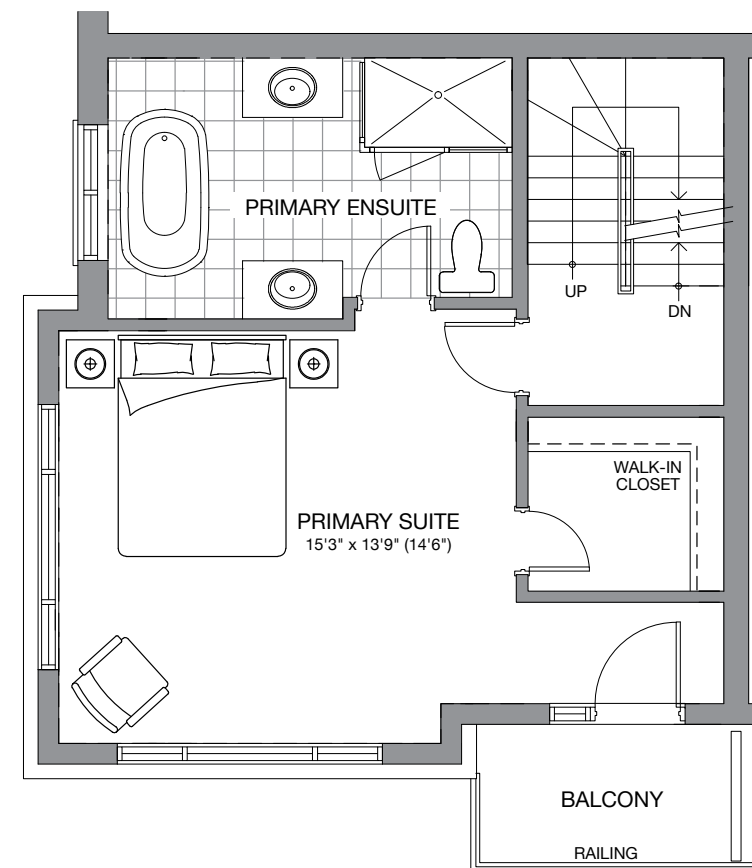

# The Soho

2,084 SQ. FT.

(INCLUDES 321 SQ. FT. ROOFTOP TERRACE)

Customize your living space with this fabulous "Flex-design" option

FAMILY ROOM & BEDROOM/OFFICE WITH LAUNDRY

2nd level option

## Flex Design

Ground Level  
BLOCK A/B

Second Level  
2 BEDROOM WITH LAUNDRY

Third Level  
PRIMARY SUITE

Private Terrace