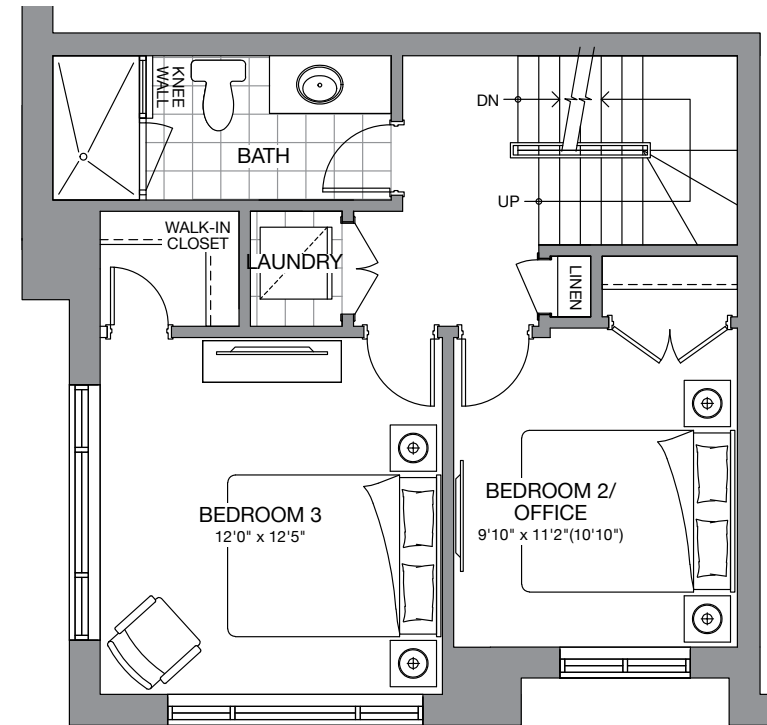

# The Tribeca

2,123 SQ. FT.

(INCLUDES 323 SQ. FT. ROOFTOP TERRACE)

Customize your living space with these fabulous "Flex-design" options

PRIMARY SUITE WITH LAUNDRY

2nd level option

2 BEDROOM

FAMILY ROOM & BEDROOM WITH LAUNDRY

FAMILY ROOM & BEDROOM/OFFICE

3rd level options

Flex Design

Ground Level  
BLOCK A/B

Flex Design

Second Level  
PRIMARY SUITE

Third Level  
2 BEDROOM WITH LAUNDRY

Private Terrace