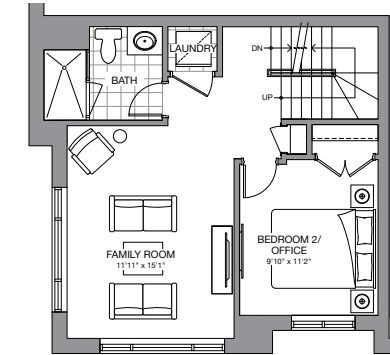

# The Tribeca

2,123 SQ. FT.

(INCLUDES 323 SQ. FT. ROOFTOP TERRACE)

Customize your living space with these fabulous "Flex-design" options

PRIMARY SUITE WITH LAUNDRY

2nd level option

2 BEDROOM

FAMILY ROOM & BEDROOM WITH LAUNDRY

FAMILY ROOM & BEDROOM/OFFICE

3rd level options

Flex Design

Ground Level  
BLOCK A/B

Flex Design

Second Level  
PRIMARY SUITE

Third Level  
2 BEDROOM WITH LAUNDRY

Private Terrace