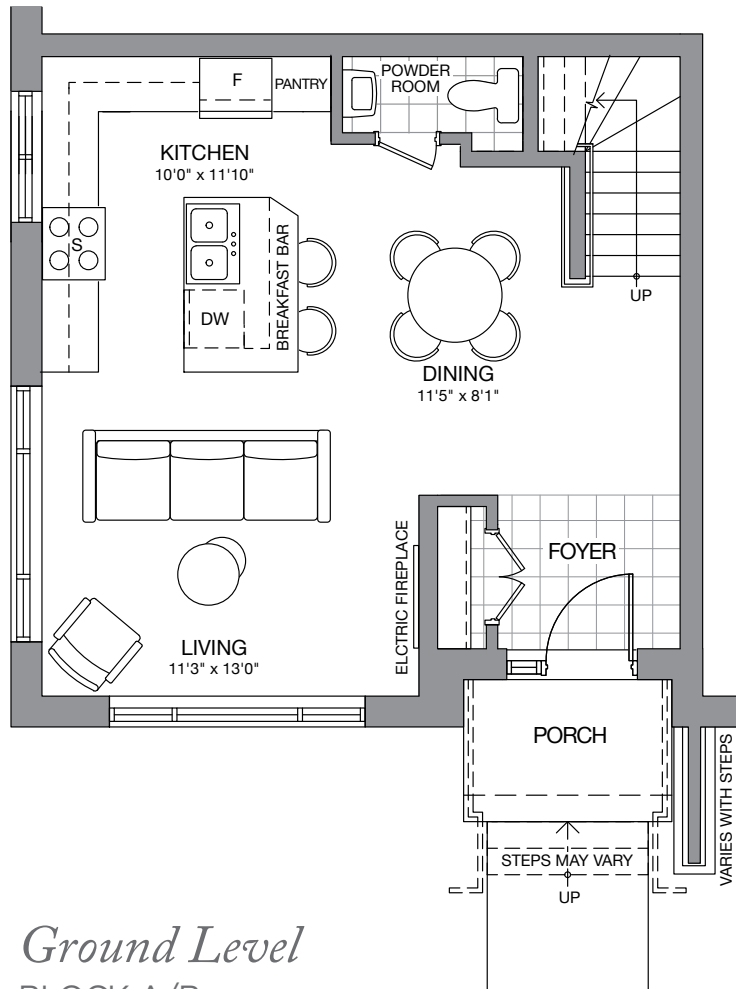

# The Tribeca

2,123 SQ. FT.

(INCLUDES 323 SQ. FT. ROOFTOP TERRACE)

Customize your living space with these fabulous "Flex-design" options

PRIMARY SUITE WITH LAUNDRY

2nd level option

2 BEDROOM

FAMILY ROOM & BEDROOM WITH LAUNDRY

FAMILY ROOM & BEDROOM/OFFICE

3rd level options

Flex Design

Ground Level  
BLOCK A/B

Flex Design

Second Level  
PRIMARY SUITE

Third Level  
2 BEDROOM WITH LAUNDRY

Private Terrace