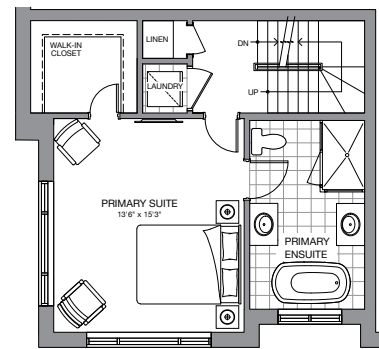

# The Tribeca

2,123 SQ. FT.

(INCLUDES 323 SQ. FT. ROOFTOP TERRACE)

Customize your living space with these fabulous "Flex-design" options

PRIMARY SUITE WITH LAUNDRY

2nd level option

2 BEDROOM

FAMILY ROOM & BEDROOM WITH LAUNDRY

FAMILY ROOM & BEDROOM/OFFICE

3rd level options

Flex Design

Ground Level  
BLOCK A/B

Flex Design

Second Level  
PRIMARY SUITE

Third Level  
2 BEDROOM WITH LAUNDRY

Private Terrace