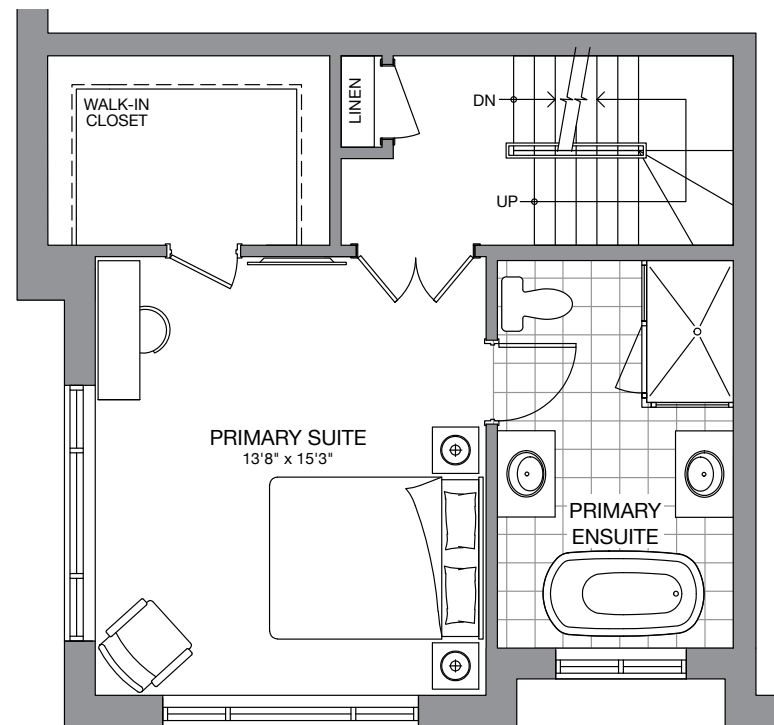

# The Tribeca

2,123 SQ. FT.

(INCLUDES 323 SQ. FT. ROOFTOP TERRACE)

Customize your living space with these fabulous "Flex-design" options

PRIMARY SUITE WITH LAUNDRY

2nd level option

2 BEDROOM

FAMILY ROOM & BEDROOM WITH LAUNDRY

FAMILY ROOM & BEDROOM/OFFICE

3rd level options

Flex Design

Ground Level  
BLOCK A/B

Flex Design

Second Level  
PRIMARY SUITE

Third Level  
2 BEDROOM WITH LAUNDRY

Private Terrace