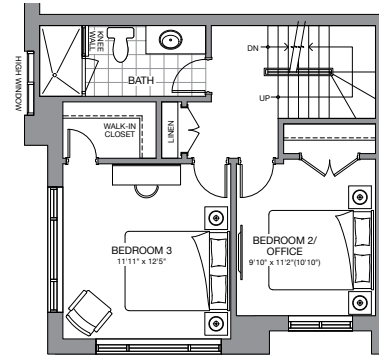

# The Tribeca

2,123 SQ. FT.

(INCLUDES 323 SQ. FT. ROOFTOP TERRACE)

Customize your living space with these fabulous "Flex-design" options

PRIMARY SUITE WITH LAUNDRY

2nd level option

2 BEDROOM

FAMILY ROOM & BEDROOM WITH LAUNDRY

FAMILY ROOM & BEDROOM/OFFICE

3rd level options

Flex Design

Ground Level  
BLOCK A/B

Flex Design

Second Level  
PRIMARY SUITE

Third Level  
2 BEDROOM WITH LAUNDRY

Private Terrace