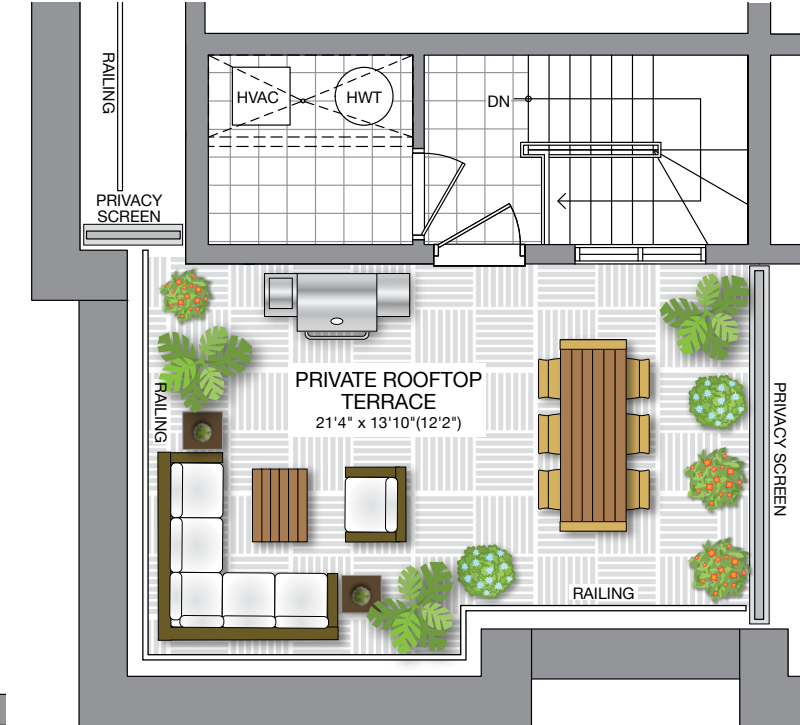

# The Tribeca

2,123 SQ. FT.

(INCLUDES 323 SQ. FT. ROOFTOP TERRACE)

Customize your living space with these fabulous "Flex-design" options

PRIMARY SUITE WITH LAUNDRY

2nd level option

2 BEDROOM

FAMILY ROOM & BEDROOM WITH LAUNDRY

FAMILY ROOM & BEDROOM/OFFICE

3rd level options

Flex Design

Ground Level  
BLOCK A/B

Flex Design

Second Level  
PRIMARY SUITE

Third Level  
2 BEDROOM WITH LAUNDRY

Private Terrace