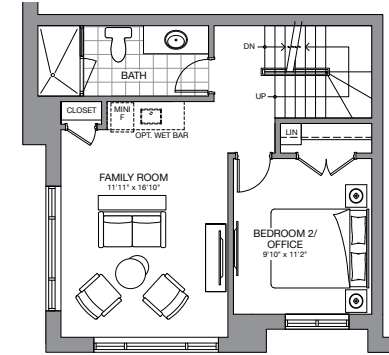

# The Tribeca

2,123 SQ. FT.

(INCLUDES 323 SQ. FT. ROOFTOP TERRACE)

Customize your living space with these fabulous "Flex-design" options

PRIMARY SUITE WITH LAUNDRY

2nd level option

2 BEDROOM

FAMILY ROOM & BEDROOM WITH LAUNDRY

FAMILY ROOM & BEDROOM/OFFICE

3rd level options

Flex Design

Ground Level  
BLOCK A/B

Flex Design

Second Level  
PRIMARY SUITE

Third Level  
2 BEDROOM WITH LAUNDRY

Private Terrace