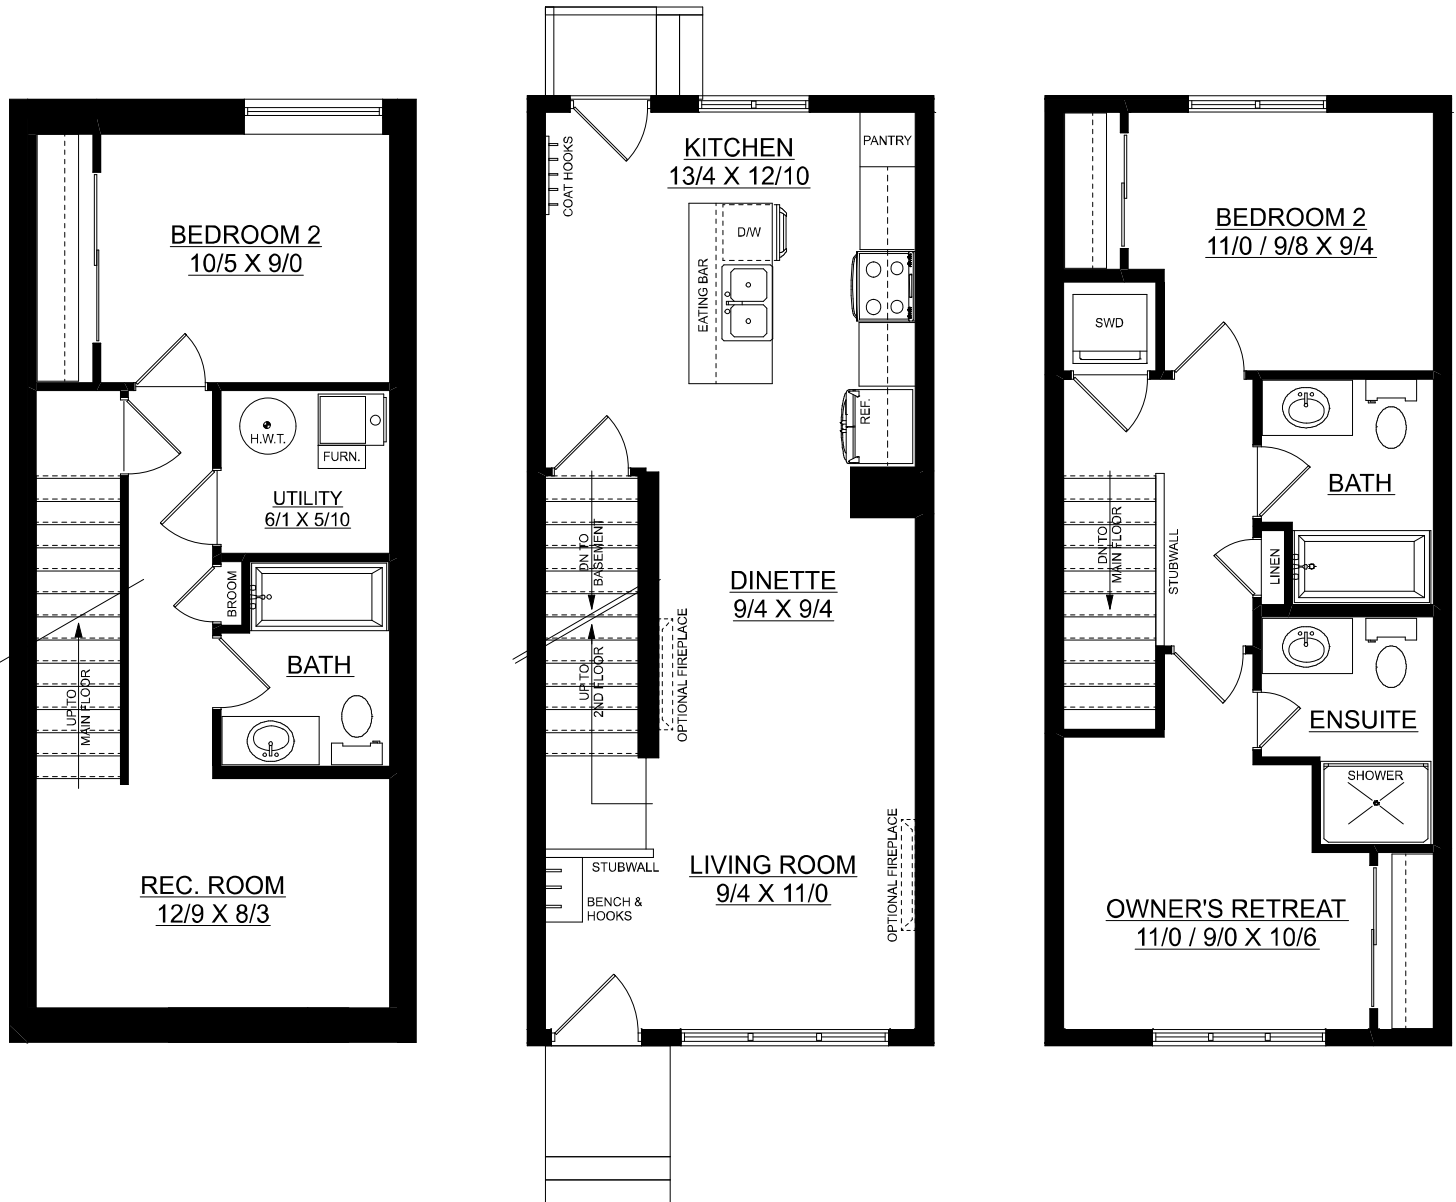

# Brooke

922 sq. ft.

2 bedrooms + 2 bathrooms

**OPTIONAL BASEMENT PLAN**  
**400 SQ. FT.**

**MAIN FLOOR PLAN**  
**476 SQ. FT.**

**SECOND FLOOR PLAN**  
**446 SQ. FT.**