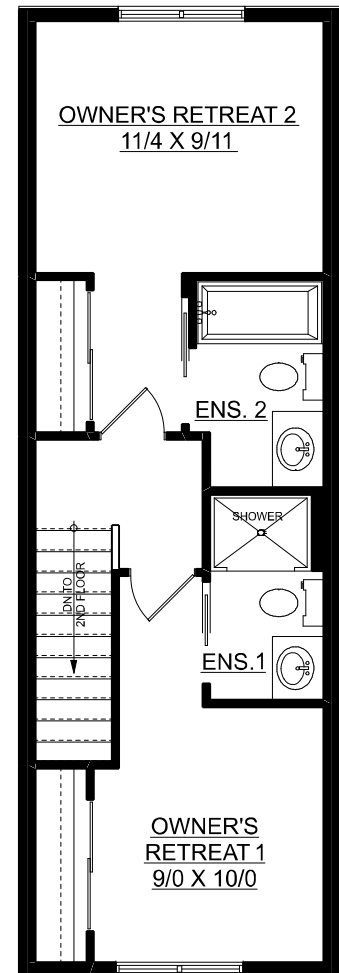

# Demi

1100 sq. ft.

2 bedrooms + 2.5 bathrooms

**MAIN FLOOR PLAN**  
**216 SQ. FT.**

**SECOND FLOOR PLAN**  
**456 SQ. FT.**

**THIRD FLOOR PLAN**  
**428 SQ. FT.**