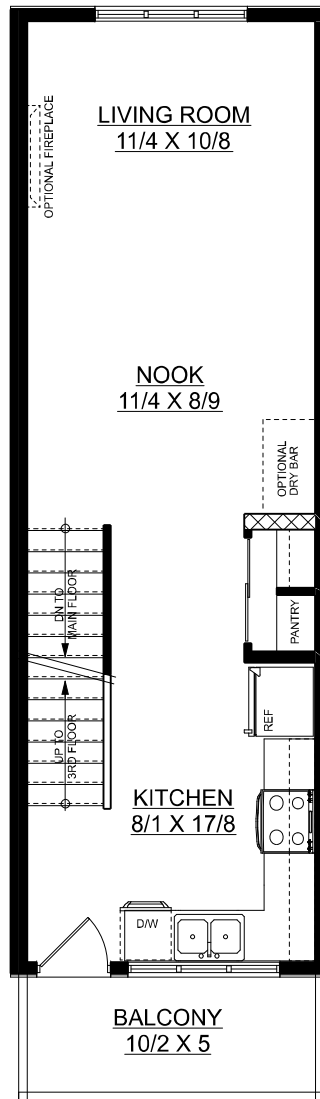

# Demi

1100 sq. ft.

2 bedrooms + 2.5 bathrooms

**MAIN FLOOR PLAN**  
**216 SQ. FT.**

**SECOND FLOOR PLAN**  
**456 SQ. FT.**

**THIRD FLOOR PLAN**  
**428 SQ. FT.**