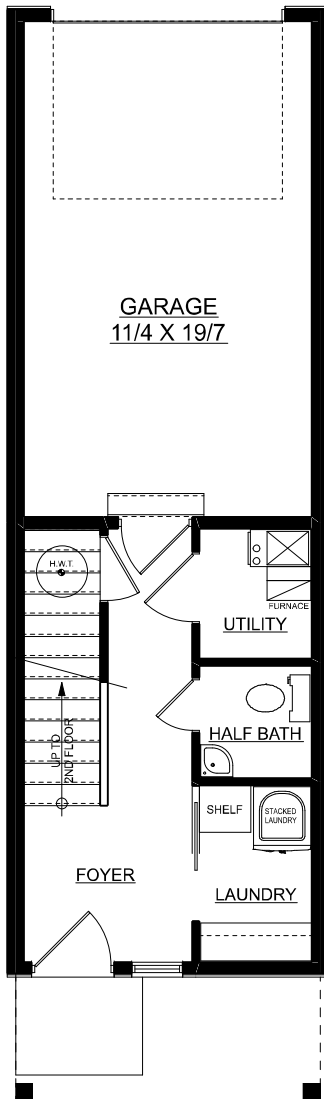

# Demi

1100 sq. ft.

2 bedrooms + 2.5 bathrooms

**MAIN FLOOR PLAN**  
**216 SQ. FT.**

**SECOND FLOOR PLAN**  
**456 SQ. FT.**

**THIRD FLOOR PLAN**  
**428 SQ. FT.**