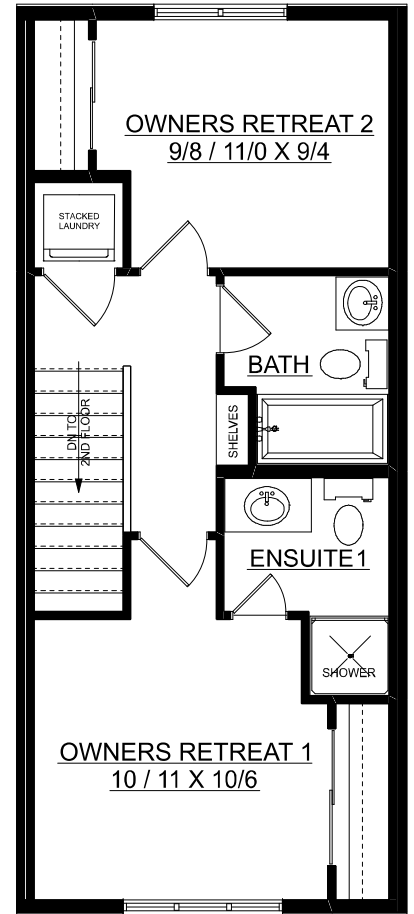

# Abbey

1098 sq. ft.

3 bedrooms + 2.5 bathrooms

**MAIN FLOOR PLAN**  
**176 SQ. FT.**

**SECOND FLOOR PLAN**  
**476 SQ. FT.**

**THIRD FLOOR PLAN**  
**446 SQ. FT.**