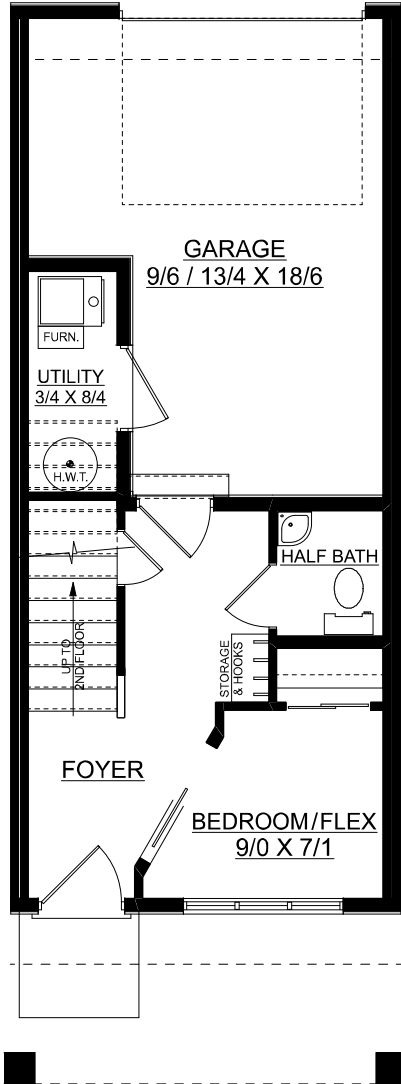

# Abbey

1098 sq. ft.

3 bedrooms + 2.5 bathrooms

**MAIN FLOOR PLAN**  
**176 SQ. FT.**

**SECOND FLOOR PLAN**  
**476 SQ. FT.**

**THIRD FLOOR PLAN**  
**446 SQ. FT.**