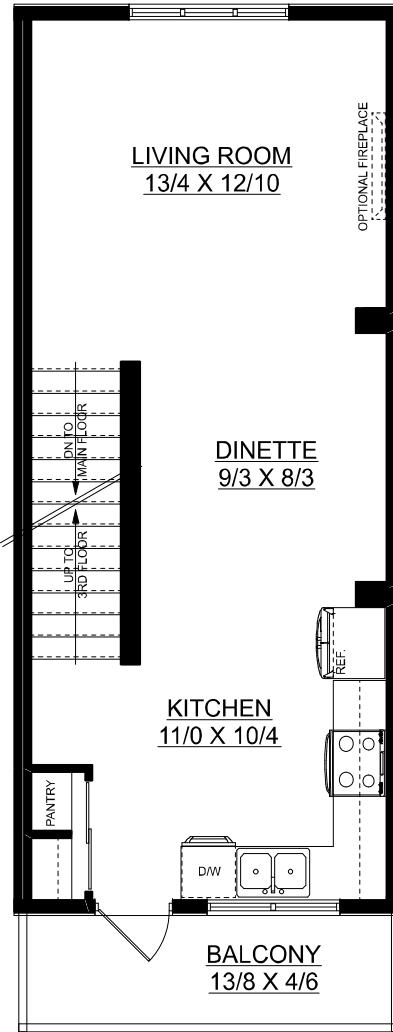

# Abbey

1098 sq. ft.

3 bedrooms + 2.5 bathrooms

**MAIN FLOOR PLAN**  
**176 SQ. FT.**

**SECOND FLOOR PLAN**  
**476 SQ. FT.**

**THIRD FLOOR PLAN**  
**446 SQ. FT.**