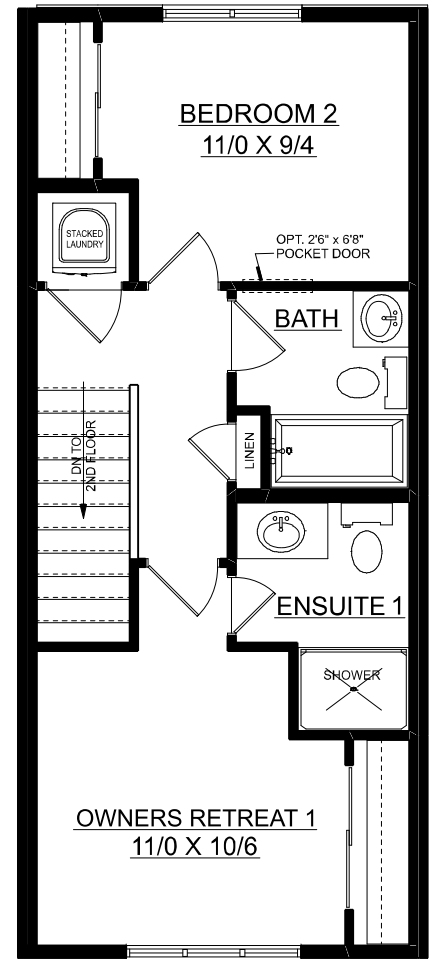

Gabriel

1098 sq. ft.

3 bedrooms + 2.5 bathrooms

MAIN FLOOR PLAN
176 SQ. FT.

SECOND FLOOR PLAN
476 SQ. FT.

THIRD FLOOR PLAN
446 SQ. FT.