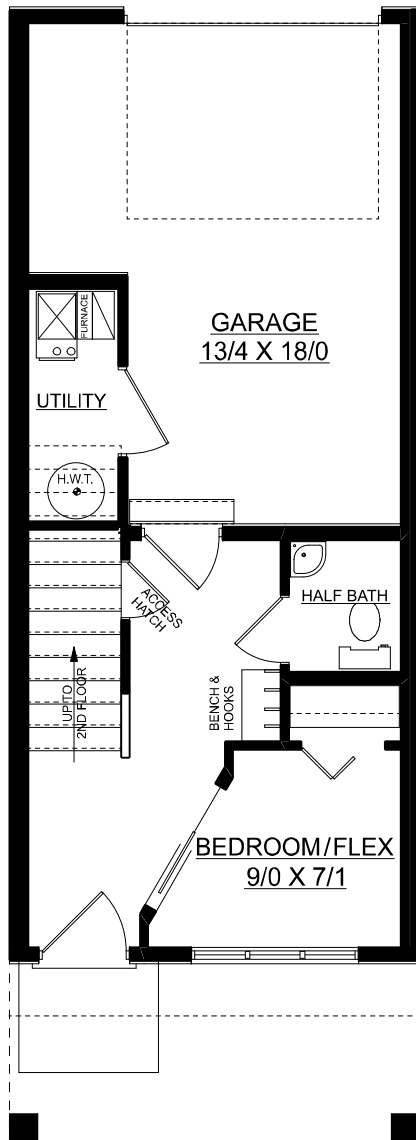

Gabriel

1098 sq. ft.

3 bedrooms + 2.5 bathrooms

MAIN FLOOR PLAN
176 SQ. FT.

SECOND FLOOR PLAN
476 SQ. FT.

THIRD FLOOR PLAN
446 SQ. FT.