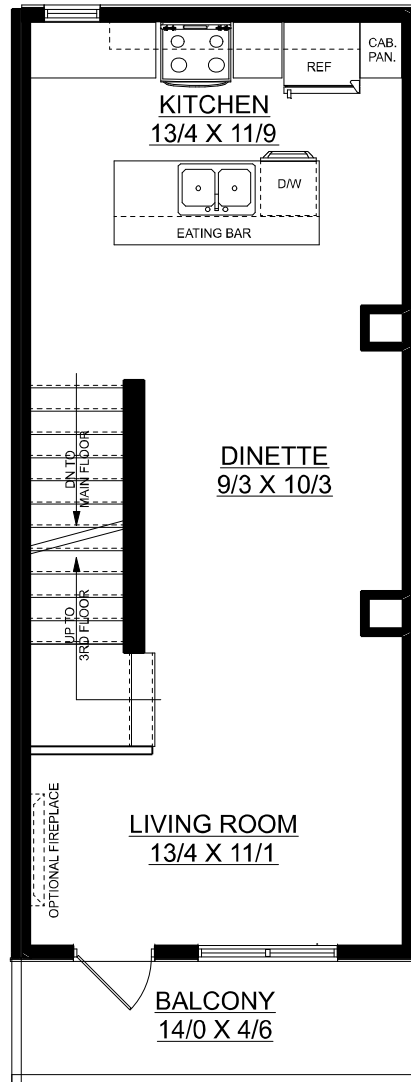

Gabriel

1098 sq. ft.

3 bedrooms + 2.5 bathrooms

MAIN FLOOR PLAN
176 SQ. FT.

SECOND FLOOR PLAN
476 SQ. FT.

THIRD FLOOR PLAN
446 SQ. FT.