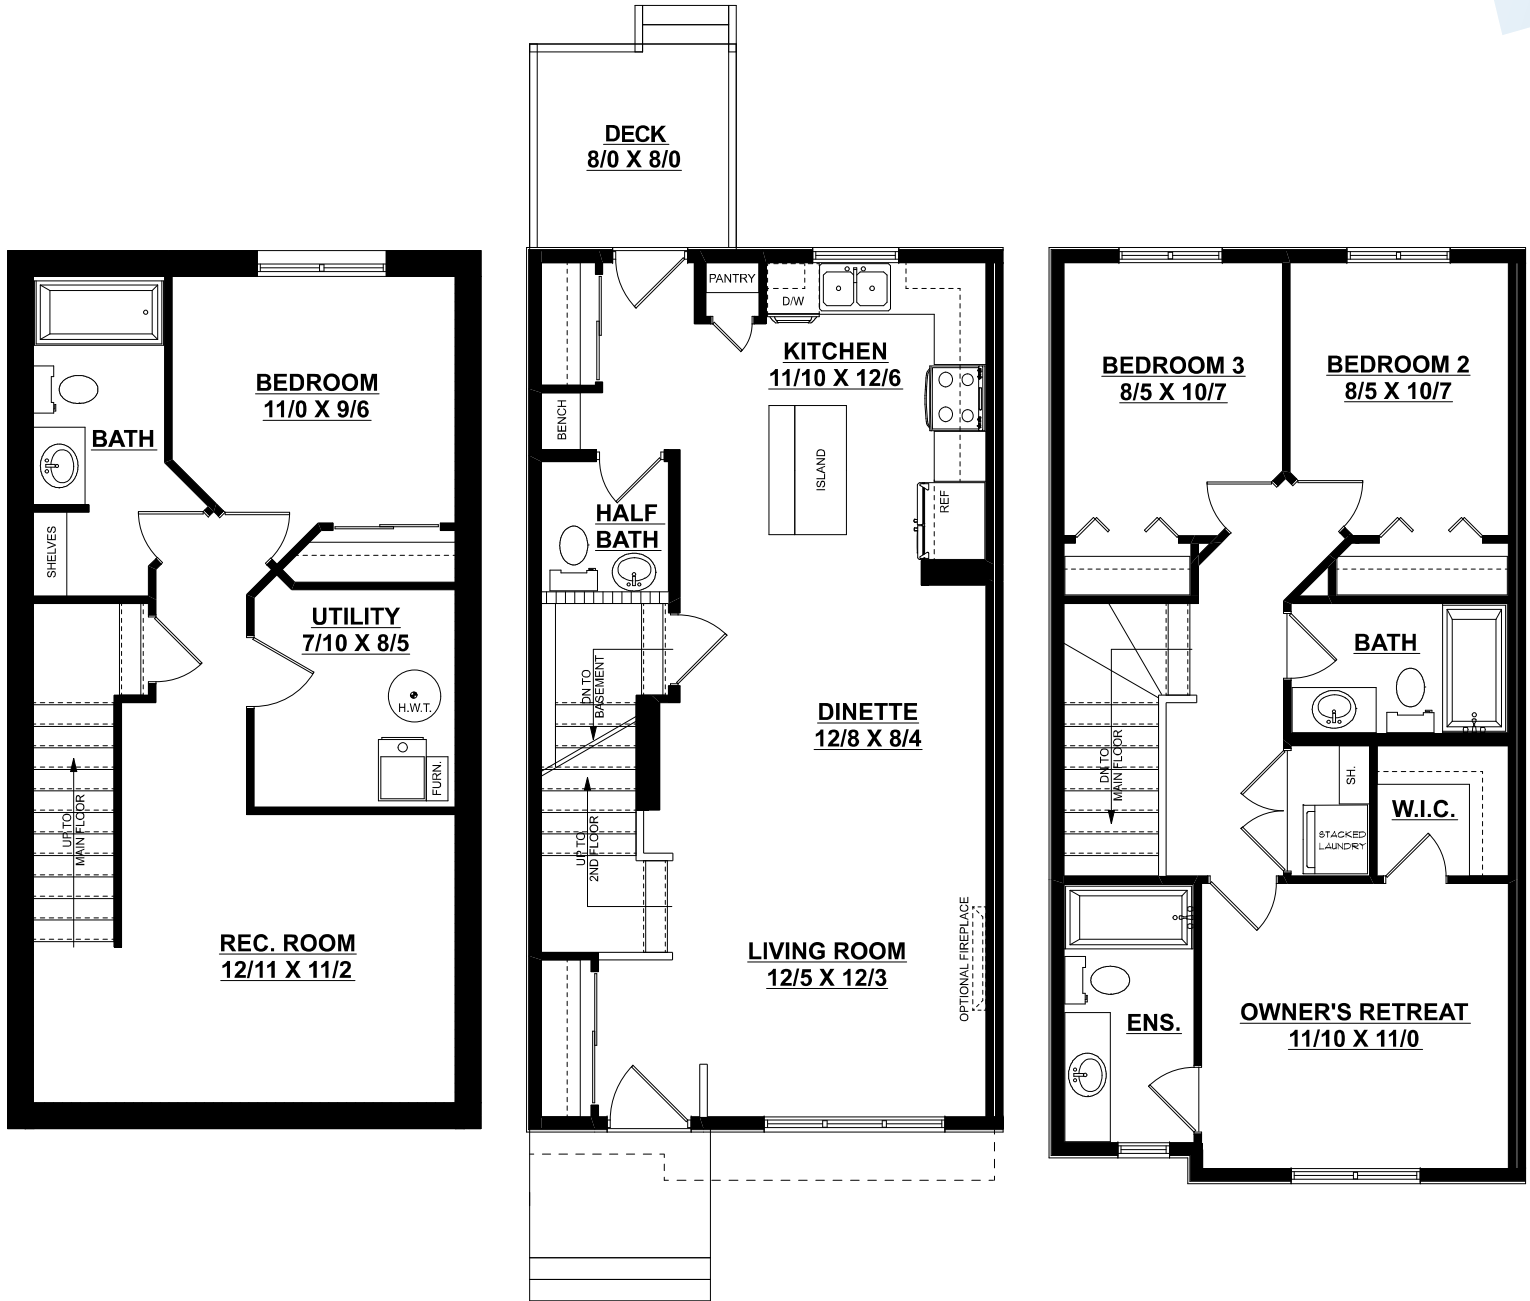

# Bentley

1207 sq. ft.

3 bedrooms + 2.5 bathrooms

**OPTIONAL BASEMENT PLAN**  
411 SQ. FT.

**MAIN FLOOR PLAN**  
612 SQ. FT.

**SECOND FLOOR PLAN**  
595 SQ. FT.