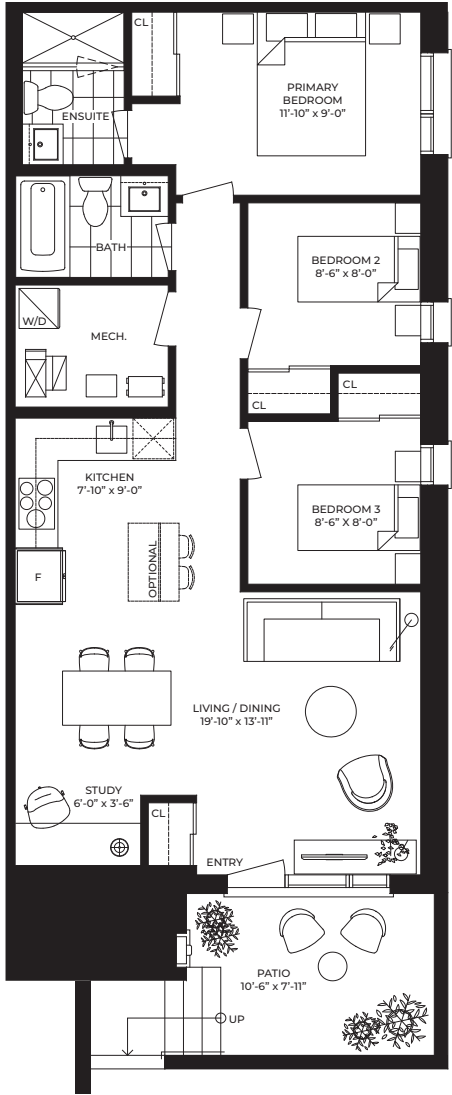

LOT
16

THE CORNERSTONE
3 BEDROOM + STUDY, 2 BATH

INTERIOR 953 SQ FT
EXTERIOR 89 SQ FT

1042 SQ FT

END UNIT